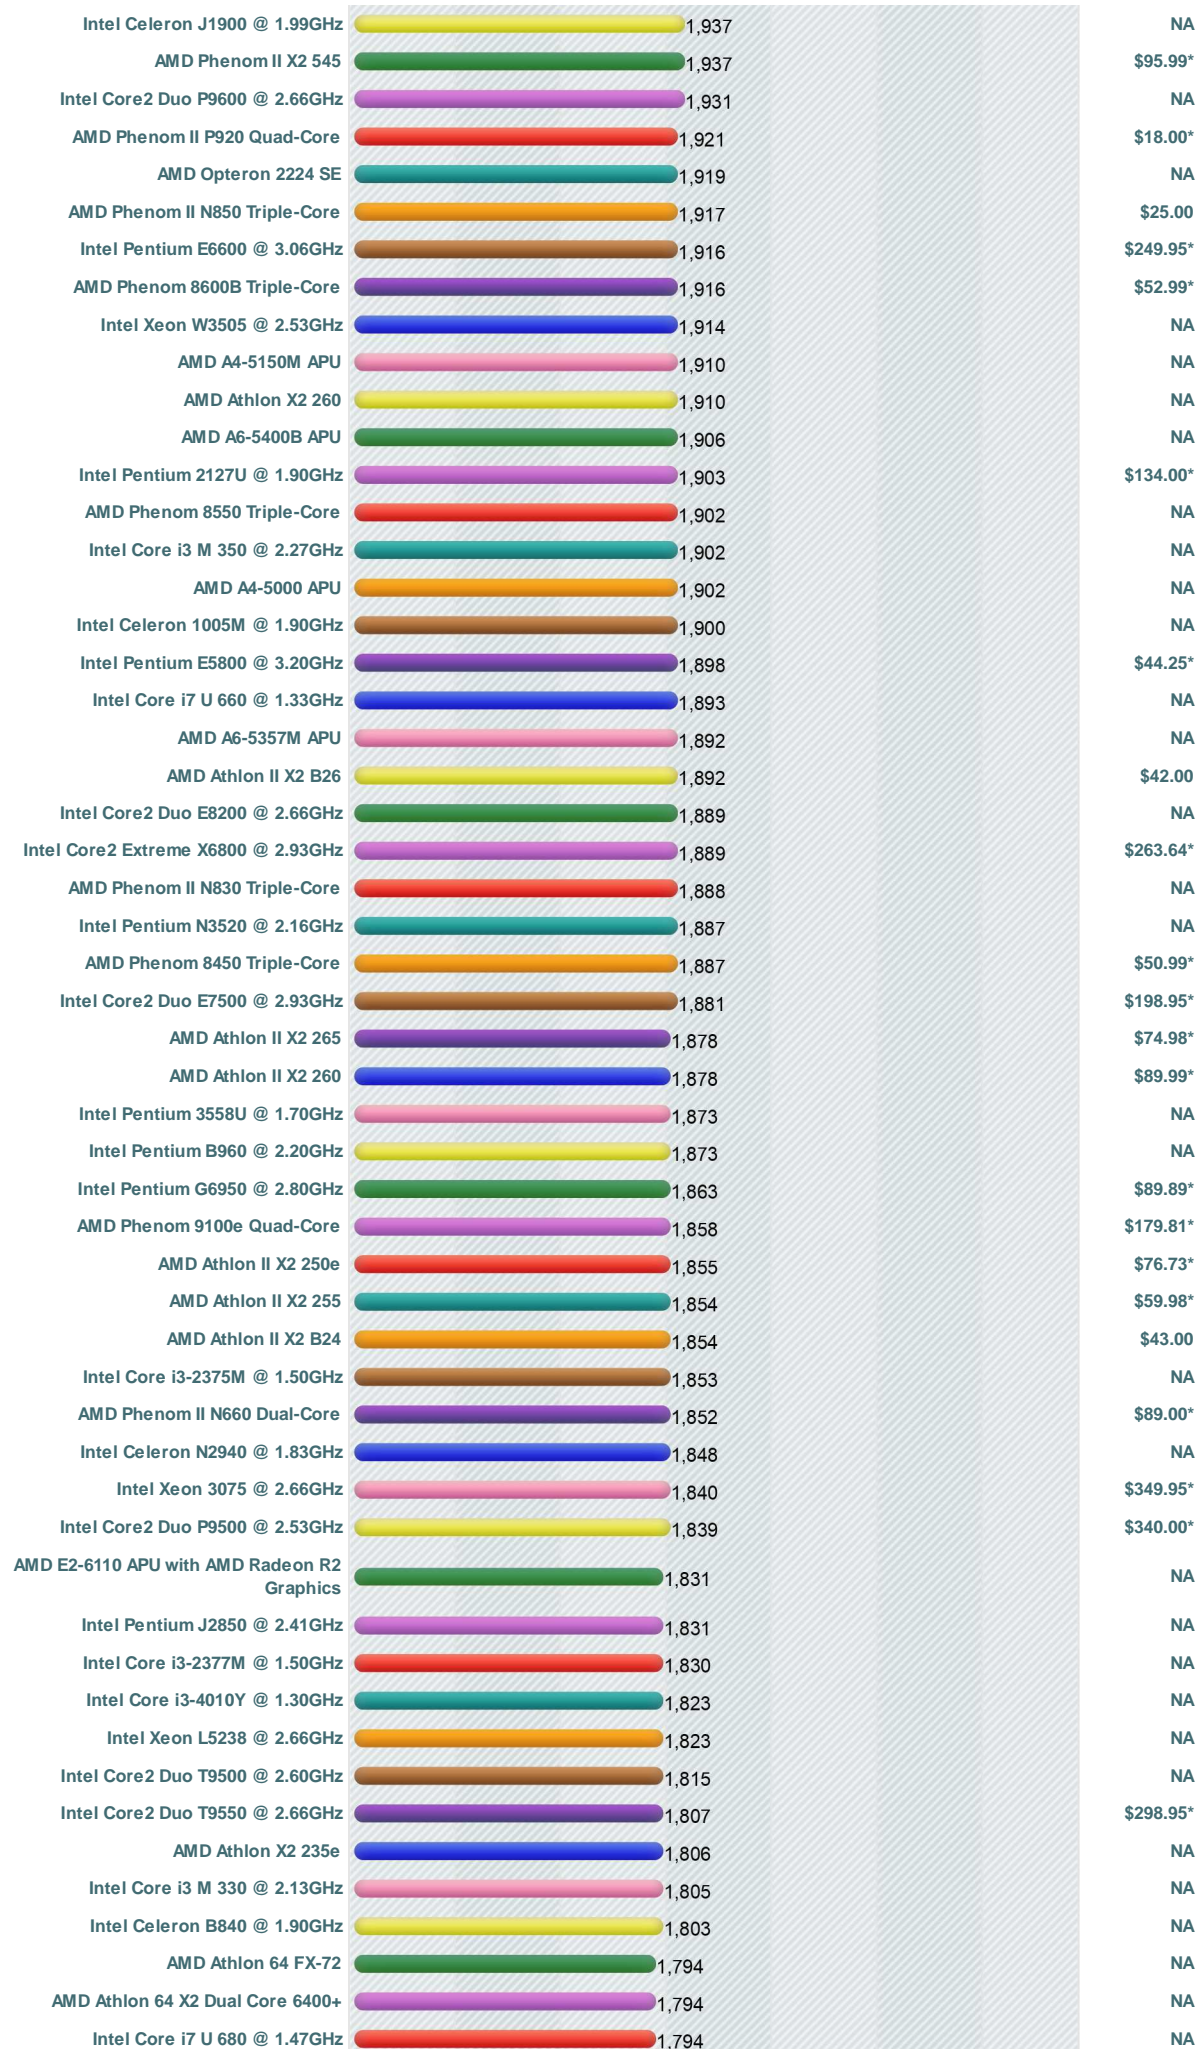

CPU Benchmarks

Over 600,000 CPUs Benchmarked

---Select A Page ---

How does your CPU compare?
Add your CPU to our benchmark chart with **PerformanceTest V8!**

High Mid Range CPU's

This chart comparing mid range CPU's is made using thousands of **PerformanceTest** benchmark results and is updated daily. Intel CPUs in this chart include the slower Intel Core2 Duo CPUs, Intel Xeon CPUs and Intel Celeron CPUs. AMD CPUs typically in this chart include AMD Mobile CPUs, AMD Turion IIs, AMD Opteron Dual Core CPUs, and AMD Athlon Dual-Core CPUs.

CPU Mark | Price Performance

(Click to select desired chart)

PassMark - CPU Mark High Mid Range CPUs - Updated 4th of November 2014

Processor	Score	Price (USD)
Intel Core2 Extreme Q6800 @ 2.93GHz	3,632	\$1,125.00*
Intel Core2 Quad Q9505 @ 2.83GHz	3,631	\$247.23*
Intel Core i5-2510E @ 2.50GHz	3,631	NA
AMD Athlon II X4 650	3,630	NA
AMD Phenom II X4 B35	3,626	NA
Intel Core i3-2100 @ 3.10GHz	3,623	\$1,000.00*
AMD Phenom FX-7750 Quad-Core	3,616	NA
Intel Core2 Extreme Q9300 @ 2.53GHz	3,613	NA
Intel Xeon X3230 @ 2.66GHz	3,613	\$310.51*
AMD Phenom II X4 840T	3,608	NA
Intel Core i5-4350U @ 1.40GHz	3,604	NA
Intel Xeon E5607 @ 2.27GHz	3,603	\$282.99*
Intel Core i5-3427U @ 1.80GHz	3,600	NA
AMD Athlon X4 645	3,595	NA
AMD Phenom II X4 830	3,574	\$109.00*
AMD Phenom II X4 850	3,568	\$111.49*
Intel Xeon L5420 @ 2.50GHz	3,565	\$386.00*
Intel Xeon E3-1220L @ 2.20GHz	3,563	NA
Intel Core i5-2520M @ 2.50GHz	3,550	\$249.99*
AMD Opteron 2386 SE	3,538	NA
AMD A8-3850 APU	3,534	\$109.99
Intel Xeon X5365 @ 3.00GHz	3,532	\$141.68*
AMD Phenom II X4 B45	3,530	NA
AMD Athlon II X4 645	3,520	\$149.89*
Intel Core i5-3437U @ 1.90GHz	3,518	NA
AMD A10 PRO-7350B R6, 10 Compute Cores 4C+6G	3,509	NA
Intel Pentium G3430 @ 3.30GHz	3,507	\$96.99
AMD A10 PRO-7350B APU	3,507	NA