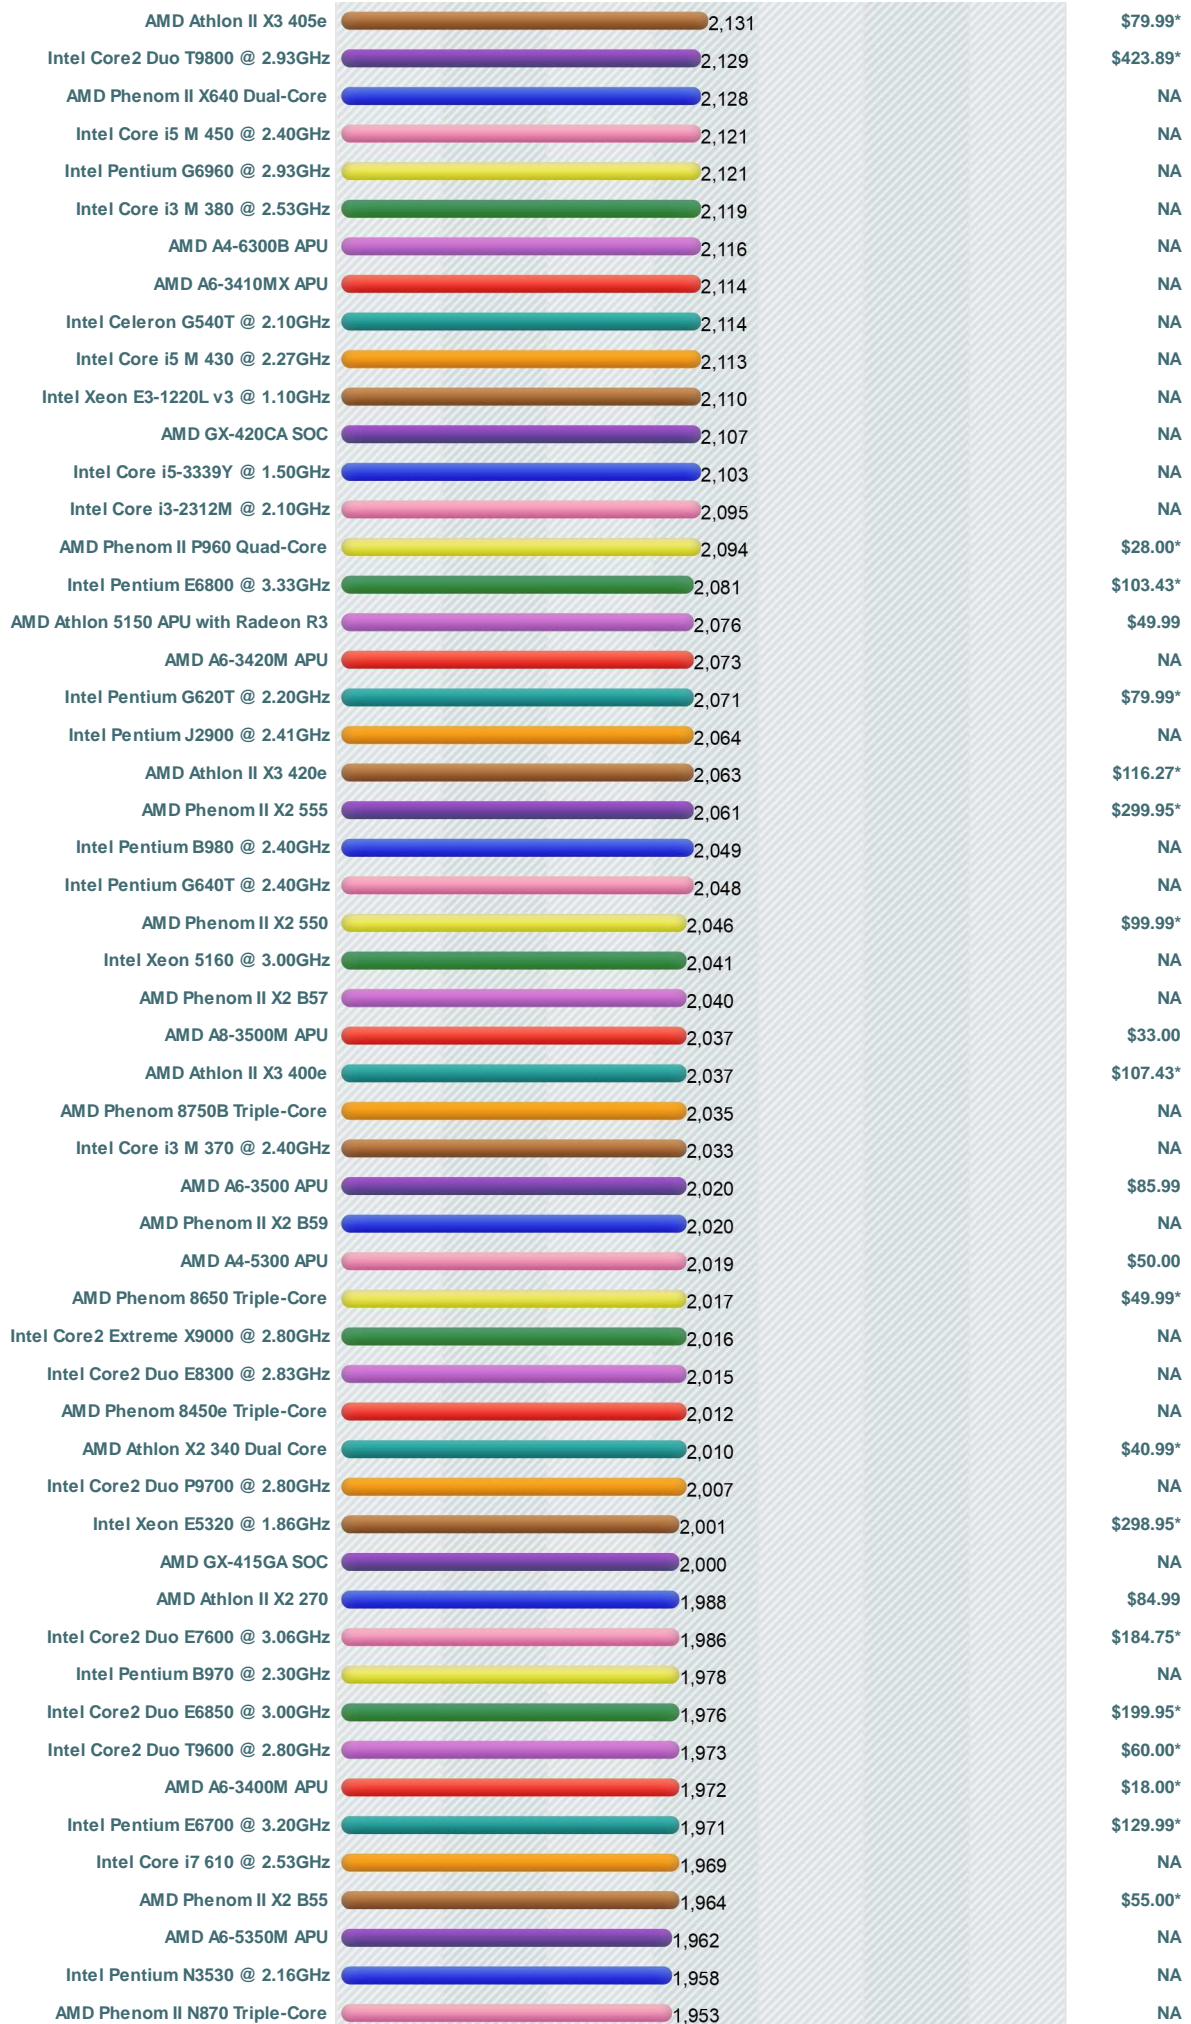

CPU Benchmarks

Over 600,000 CPUs Benchmarked

---Select A Page ---

How does your CPU compare?
Add your CPU to our benchmark chart with **PerformanceTest V8!**

High Mid Range CPU's

This chart comparing mid range CPU's is made using thousands of **PerformanceTest** benchmark results and is updated daily. Intel CPUs in this chart include the slower Intel Core2 Duo CPUs, Intel Xeon CPUs and Intel Celeron CPUs. AMD CPUs typically in this chart include AMD Mobile CPUs, AMD Turion IIs, AMD Opteron Dual Core CPUs, and AMD Athlon Dual-Core CPUs.

CPU Mark | Price Performance

(Click to select desired chart)

PassMark - CPU Mark High Mid Range CPUs - Updated 4th of November 2014

Processor	Score	Price (USD)
Intel Core2 Extreme Q6800 @ 2.93GHz	3,632	\$1,125.00*
Intel Core2 Quad Q9505 @ 2.83GHz	3,631	\$247.23*
Intel Core i5-2510E @ 2.50GHz	3,631	NA
AMD Athlon II X4 650	3,630	NA
AMD Phenom II X4 B35	3,626	NA
Intel Core i3-2100 @ 3.10GHz	3,623	\$1,000.00*
AMD Phenom FX-7750 Quad-Core	3,616	NA
Intel Core2 Extreme Q9300 @ 2.53GHz	3,613	NA
Intel Xeon X3230 @ 2.66GHz	3,613	\$310.51*
AMD Phenom II X4 840T	3,608	NA
Intel Core i5-4350U @ 1.40GHz	3,604	NA
Intel Xeon E5607 @ 2.27GHz	3,603	\$282.99*
Intel Core i5-3427U @ 1.80GHz	3,600	NA
AMD Athlon X4 645	3,595	NA
AMD Phenom II X4 830	3,574	\$109.00*
AMD Phenom II X4 850	3,568	\$111.49*
Intel Xeon L5420 @ 2.50GHz	3,565	\$386.00*
Intel Xeon E3-1220L @ 2.20GHz	3,563	NA
Intel Core i5-2520M @ 2.50GHz	3,550	\$249.99*
AMD Opteron 2386 SE	3,538	NA
AMD A8-3850 APU	3,534	\$109.99
Intel Xeon X5365 @ 3.00GHz	3,532	\$141.68*
AMD Phenom II X4 B45	3,530	NA
AMD Athlon II X4 645	3,520	\$149.89*
Intel Core i5-3437U @ 1.90GHz	3,518	NA
AMD A10 PRO-7350B R6, 10 Compute Cores 4C+6G	3,509	NA
Intel Pentium G3430 @ 3.30GHz	3,507	\$96.99
AMD A10 PRO-7350B APU	3,507	NA