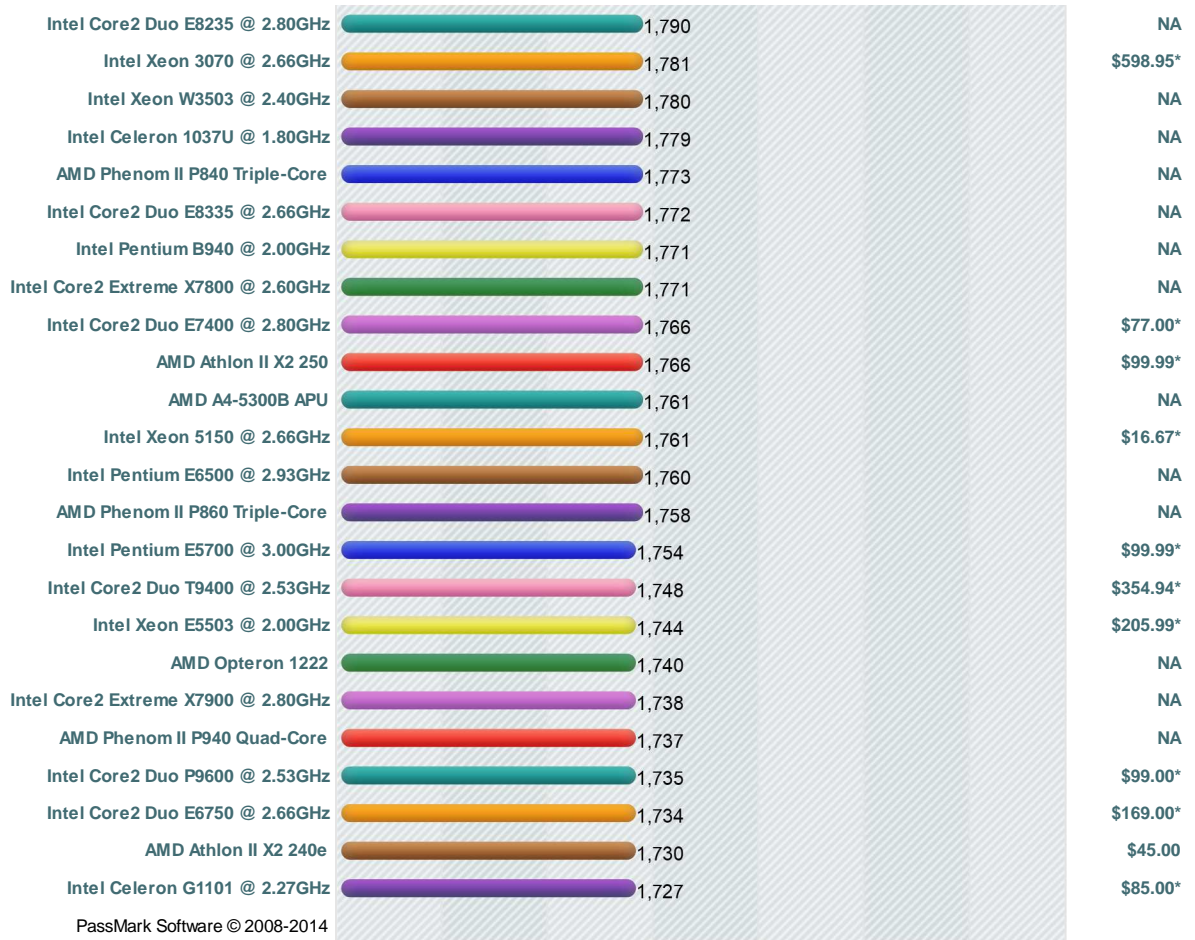

CPU Benchmarks

Over 600,000 CPUs Benchmarked

---Select A Page ---

How does your CPU compare?
Add your CPU to our benchmark chart with **PerformanceTest V8!**

High Mid Range CPU's

This chart comparing mid range CPU's is made using thousands of **PerformanceTest** benchmark results and is updated daily. Intel CPUs in this chart include the slower Intel Core2 Duo CPUs, Intel Xeon CPUs and Intel Celeron CPUs. AMD CPUs typically in this chart include AMD Mobile CPUs, AMD Turion IIs, AMD Opteron Dual Core CPUs, and AMD Athlon Dual-Core CPUs.

CPU Mark | Price Performance

(Click to select desired chart)

PassMark - CPU Mark High Mid Range CPUs - Updated 4th of November 2014

Processor	Score	Price (USD)
Intel Core2 Extreme Q6800 @ 2.93GHz	3,632	\$1,125.00*
Intel Core2 Quad Q9505 @ 2.83GHz	3,631	\$247.23*
Intel Core i5-2510E @ 2.50GHz	3,631	NA
AMD Athlon II X4 650	3,630	NA
AMD Phenom II X4 B35	3,626	NA
Intel Core i3-2100 @ 3.10GHz	3,623	\$1,000.00*
AMD Phenom FX-7750 Quad-Core	3,616	NA
Intel Core2 Extreme Q9300 @ 2.53GHz	3,613	NA
Intel Xeon X3230 @ 2.66GHz	3,613	\$310.51*
AMD Phenom II X4 840T	3,608	NA
Intel Core i5-4350U @ 1.40GHz	3,604	NA
Intel Xeon E5607 @ 2.27GHz	3,603	\$282.99*
Intel Core i5-3427U @ 1.80GHz	3,600	NA
AMD Athlon X4 645	3,595	NA
AMD Phenom II X4 830	3,574	\$109.00*
AMD Phenom II X4 850	3,568	\$111.49*
Intel Xeon L5420 @ 2.50GHz	3,565	\$386.00*
Intel Xeon E3-1220L @ 2.20GHz	3,563	NA
Intel Core i5-2520M @ 2.50GHz	3,550	\$249.99*
AMD Opteron 2386 SE	3,538	NA
AMD A8-3850 APU	3,534	\$109.99
Intel Xeon X5365 @ 3.00GHz	3,532	\$141.68*
AMD Phenom II X4 B45	3,530	NA
AMD Athlon II X4 645	3,520	\$149.89*
Intel Core i5-3437U @ 1.90GHz	3,518	NA
AMD A10 PRO-7350B R6, 10 Compute Cores 4C+6G	3,509	NA
Intel Pentium G3430 @ 3.30GHz	3,507	\$96.99
AMD A10 PRO-7350B APU	3,507	NA