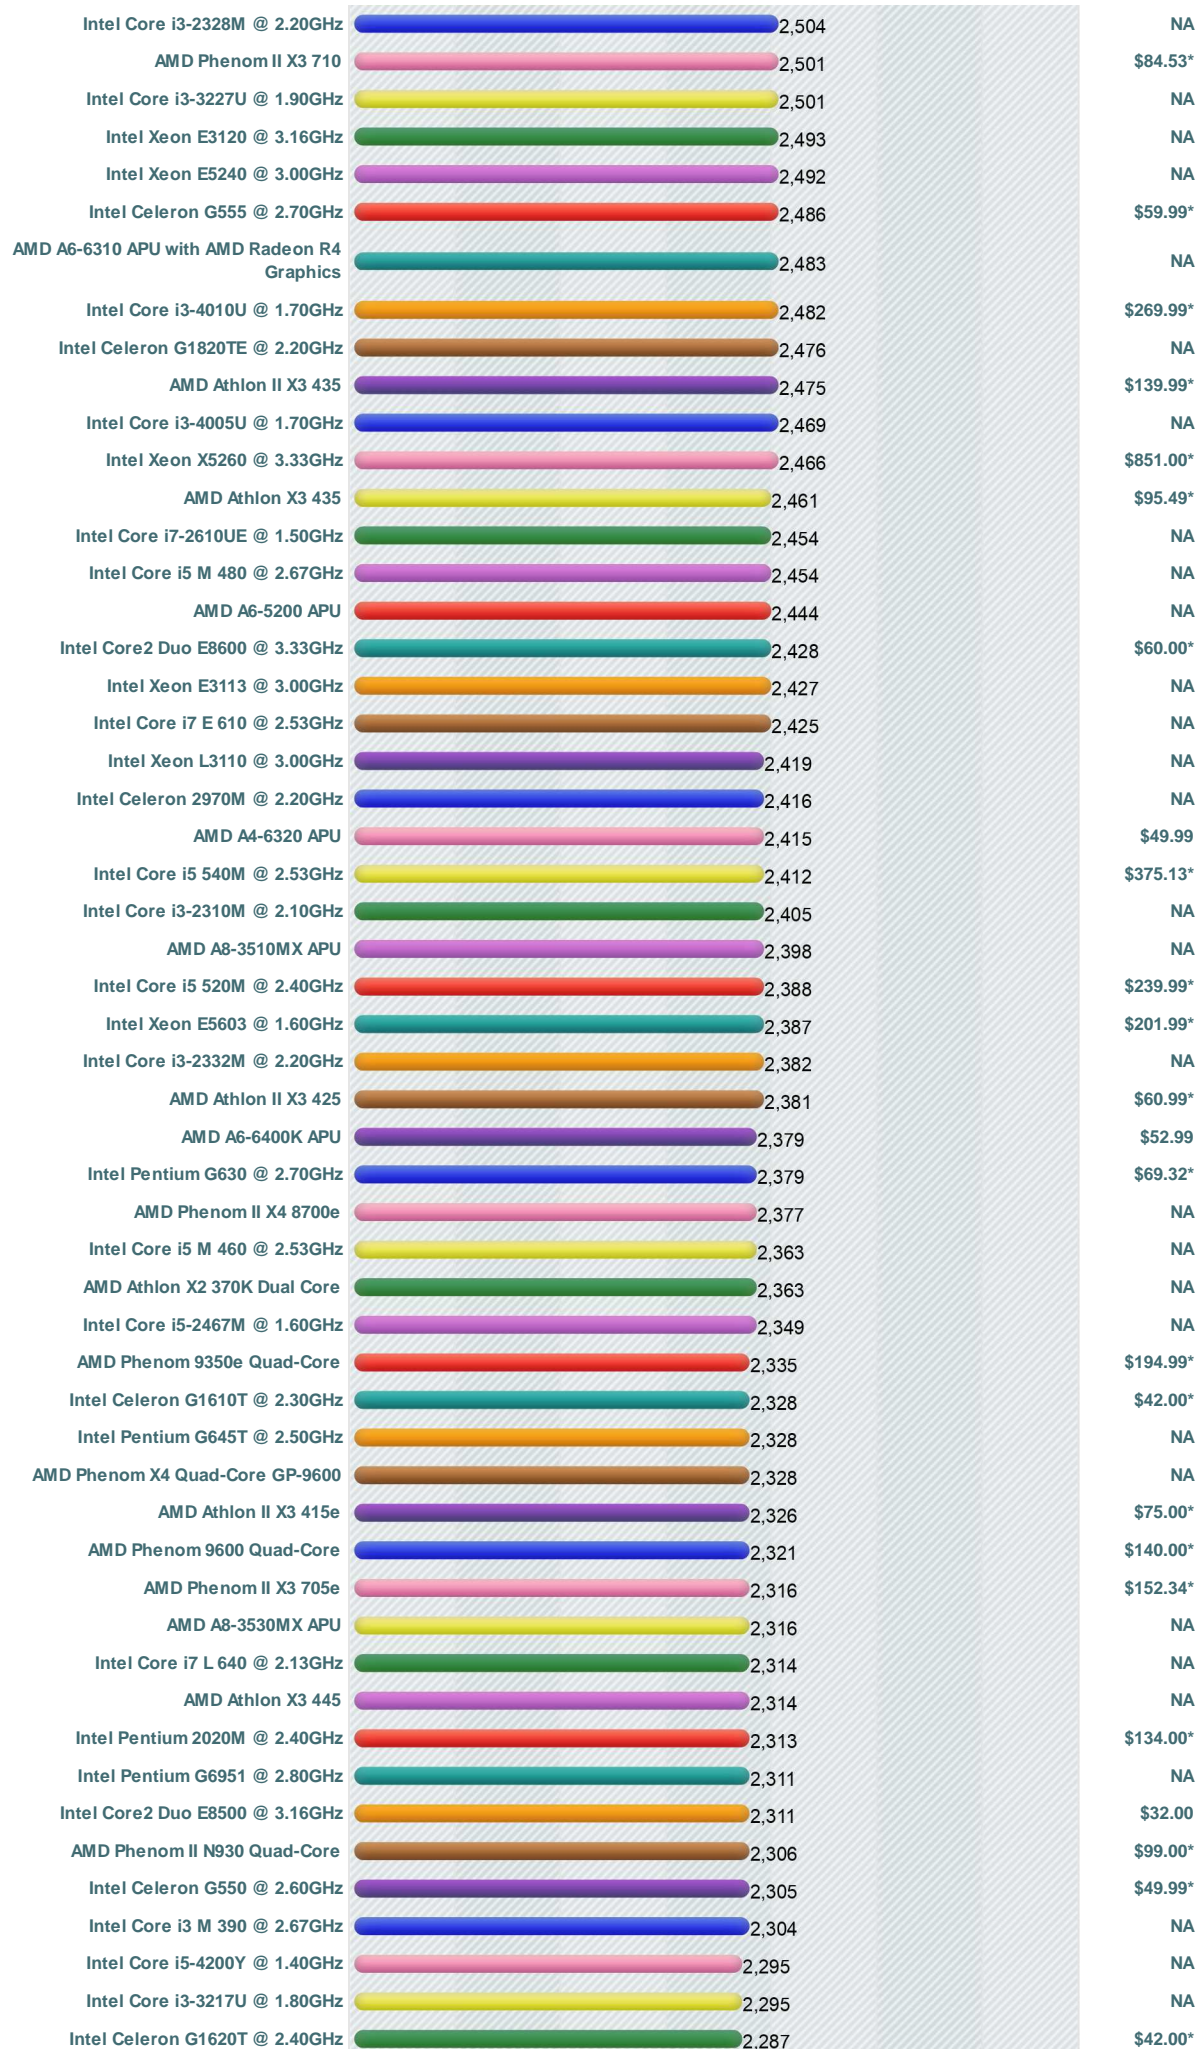

CPU Benchmarks

Over 600,000 CPUs Benchmarked

---Select A Page ---

How does your CPU compare?
Add your CPU to our benchmark chart with **PerformanceTest V8!**

High Mid Range CPU's

This chart comparing mid range CPU's is made using thousands of **PerformanceTest** benchmark results and is updated daily. Intel CPUs in this chart include the slower Intel Core2 Duo CPUs, Intel Xeon CPUs and Intel Celeron CPUs. AMD CPUs typically in this chart include AMD Mobile CPUs, AMD Turion IIs, AMD Opteron Dual Core CPUs, and AMD Athlon Dual-Core CPUs.

CPU Mark | Price Performance

(Click to select desired chart)

PassMark - CPU Mark High Mid Range CPUs - Updated 4th of November 2014

Processor	Score	Price (USD)
Intel Core2 Extreme Q6800 @ 2.93GHz	3,632	\$1,125.00*
Intel Core2 Quad Q9505 @ 2.83GHz	3,631	\$247.23*
Intel Core i5-2510E @ 2.50GHz	3,631	NA
AMD Athlon II X4 650	3,630	NA
AMD Phenom II X4 B35	3,626	NA
Intel Core i3-2100 @ 3.10GHz	3,623	\$1,000.00*
AMD Phenom FX-7750 Quad-Core	3,616	NA
Intel Core2 Extreme Q9300 @ 2.53GHz	3,613	NA
Intel Xeon X3230 @ 2.66GHz	3,613	\$310.51*
AMD Phenom II X4 840T	3,608	NA
Intel Core i5-4350U @ 1.40GHz	3,604	NA
Intel Xeon E5607 @ 2.27GHz	3,603	\$282.99*
Intel Core i5-3427U @ 1.80GHz	3,600	NA
AMD Athlon X4 645	3,595	NA
AMD Phenom II X4 830	3,574	\$109.00*
AMD Phenom II X4 850	3,568	\$111.49*
Intel Xeon L5420 @ 2.50GHz	3,565	\$386.00*
Intel Xeon E3-1220L @ 2.20GHz	3,563	NA
Intel Core i5-2520M @ 2.50GHz	3,550	\$249.99*
AMD Opteron 2386 SE	3,538	NA
AMD A8-3850 APU	3,534	\$109.99
Intel Xeon X5365 @ 3.00GHz	3,532	\$141.68*
AMD Phenom II X4 B45	3,530	NA
AMD Athlon II X4 645	3,520	\$149.89*
Intel Core i5-3437U @ 1.90GHz	3,518	NA
AMD A10 PRO-7350B R6, 10 Compute Cores 4C+6G	3,509	NA
Intel Pentium G3430 @ 3.30GHz	3,507	\$96.99
AMD A10 PRO-7350B APU	3,507	NA