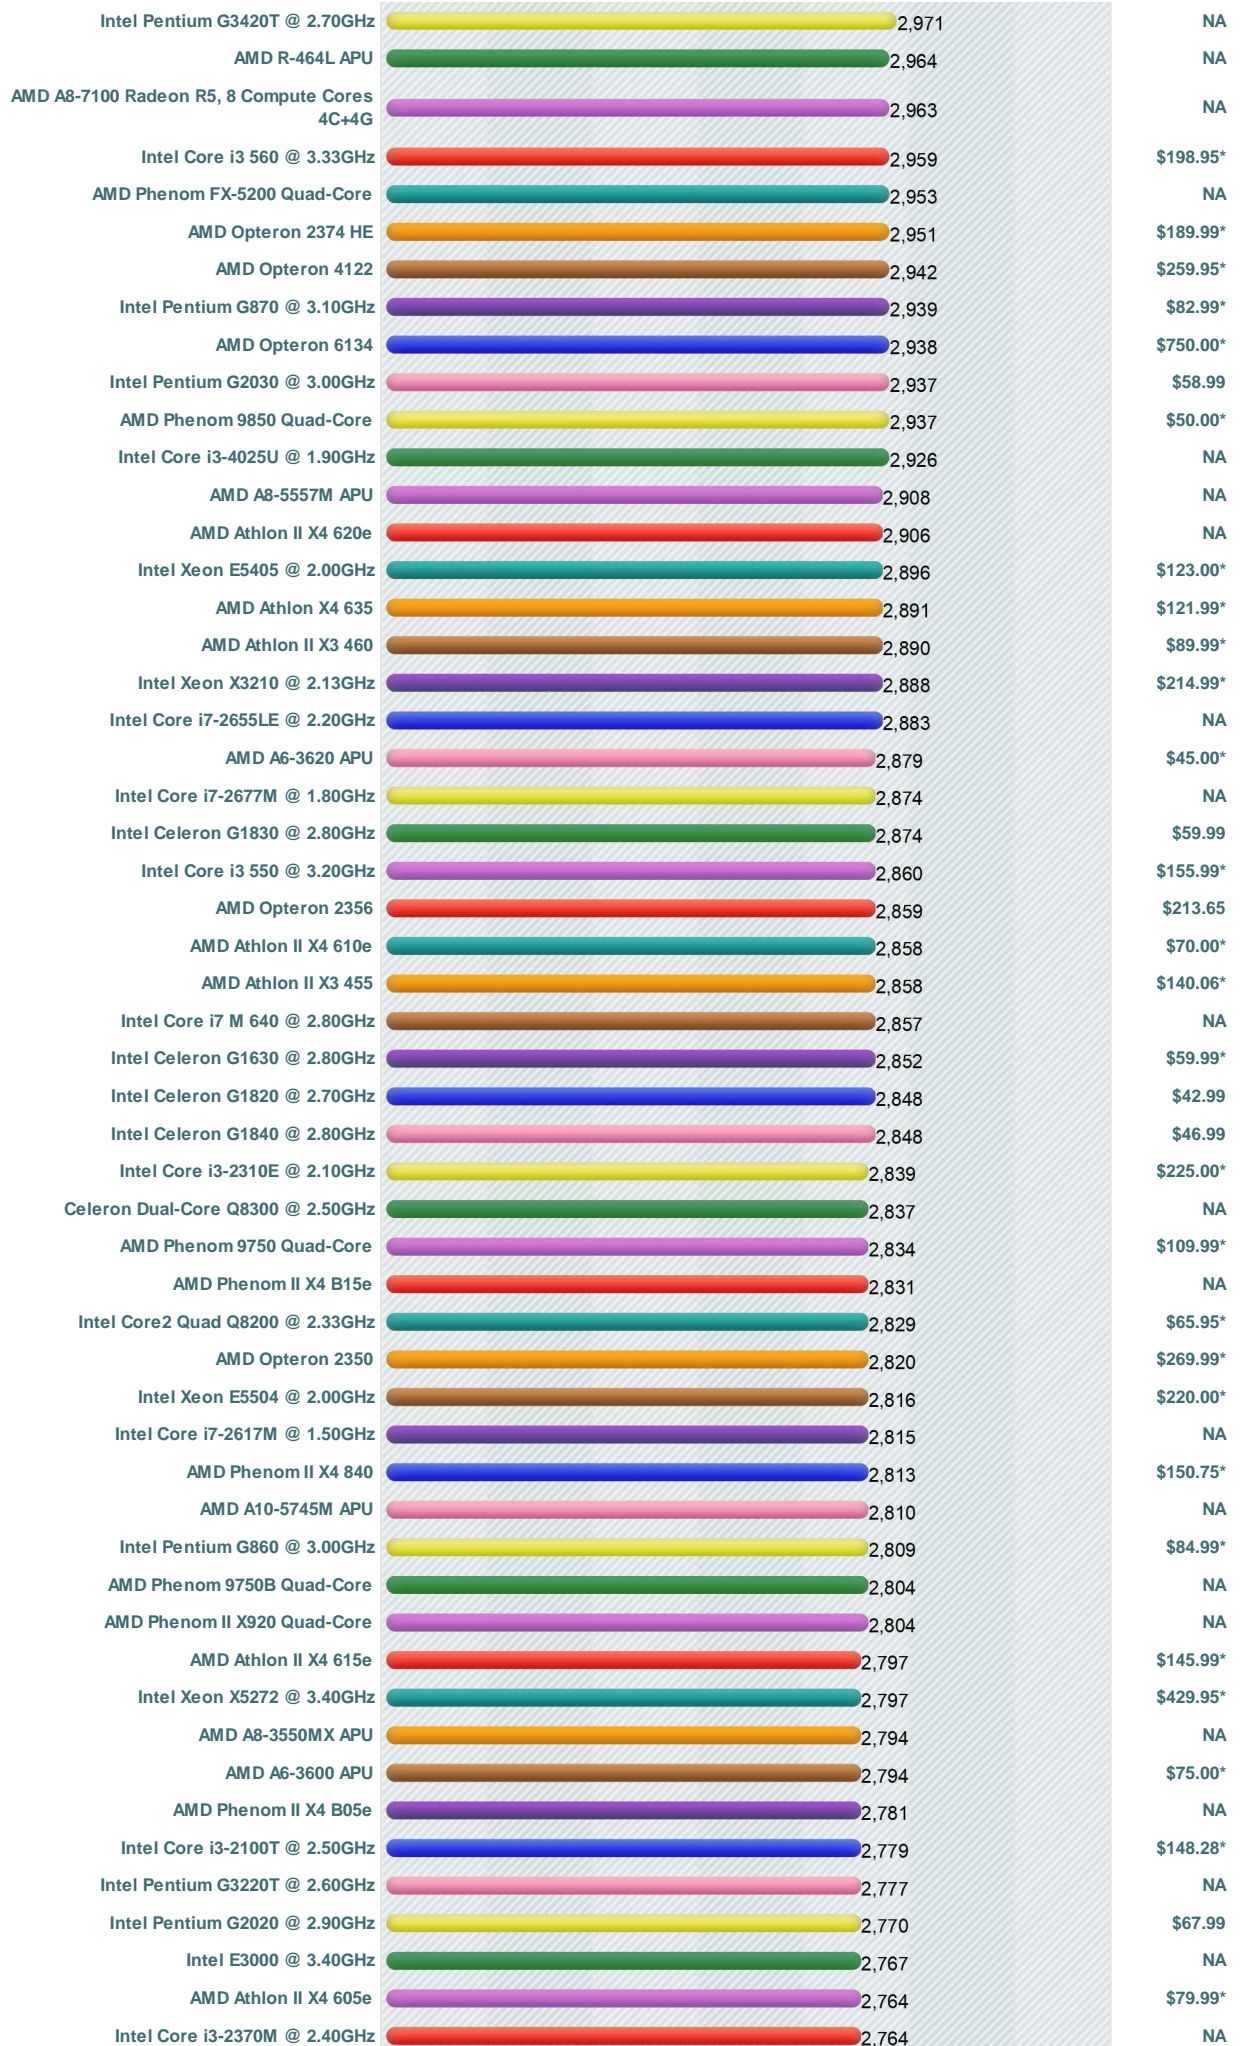

CPU Benchmarks

Over 600,000 CPUs Benchmarked

---Select A Page ---

How does your CPU compare?
Add your CPU to our benchmark chart with **PerformanceTest V8!**

High Mid Range CPU's

This chart comparing mid range CPU's is made using thousands of **PerformanceTest** benchmark results and is updated daily. Intel CPUs in this chart include the slower Intel Core2 Duo CPUs, Intel Xeon CPUs and Intel Celeron CPUs. AMD CPUs typically in this chart include AMD Mobile CPUs, AMD Turion IIs, AMD Opteron Dual Core CPUs, and AMD Athlon Dual-Core CPUs.

CPU Mark | Price Performance

(Click to select desired chart)

PassMark - CPU Mark High Mid Range CPUs - Updated 4th of November 2014

Processor	Score	Price (USD)
Intel Core2 Extreme Q6800 @ 2.93GHz	3,632	\$1,125.00*
Intel Core2 Quad Q9505 @ 2.83GHz	3,631	\$247.23*
Intel Core i5-2510E @ 2.50GHz	3,631	NA
AMD Athlon II X4 650	3,630	NA
AMD Phenom II X4 B35	3,626	NA
Intel Core i3-2100 @ 3.10GHz	3,623	\$1,000.00*
AMD Phenom FX-7750 Quad-Core	3,616	NA
Intel Core2 Extreme Q9300 @ 2.53GHz	3,613	NA
Intel Xeon X3230 @ 2.66GHz	3,613	\$310.51*
AMD Phenom II X4 840T	3,608	NA
Intel Core i5-4350U @ 1.40GHz	3,604	NA
Intel Xeon E5607 @ 2.27GHz	3,603	\$282.99*
Intel Core i5-3427U @ 1.80GHz	3,600	NA
AMD Athlon X4 645	3,595	NA
AMD Phenom II X4 830	3,574	\$109.00*
AMD Phenom II X4 850	3,568	\$111.49*
Intel Xeon L5420 @ 2.50GHz	3,565	\$386.00*
Intel Xeon E3-1220L @ 2.20GHz	3,563	NA
Intel Core i5-2520M @ 2.50GHz	3,550	\$249.99*
AMD Opteron 2386 SE	3,538	NA
AMD A8-3850 APU	3,534	\$109.99
Intel Xeon X5365 @ 3.00GHz	3,532	\$141.68*
AMD Phenom II X4 B45	3,530	NA
AMD Athlon II X4 645	3,520	\$149.89*
Intel Core i5-3437U @ 1.90GHz	3,518	NA
AMD A10 PRO-7350B R6, 10 Compute Cores 4C+6G	3,509	NA
Intel Pentium G3430 @ 3.30GHz	3,507	\$96.99
AMD A10 PRO-7350B APU	3,507	NA