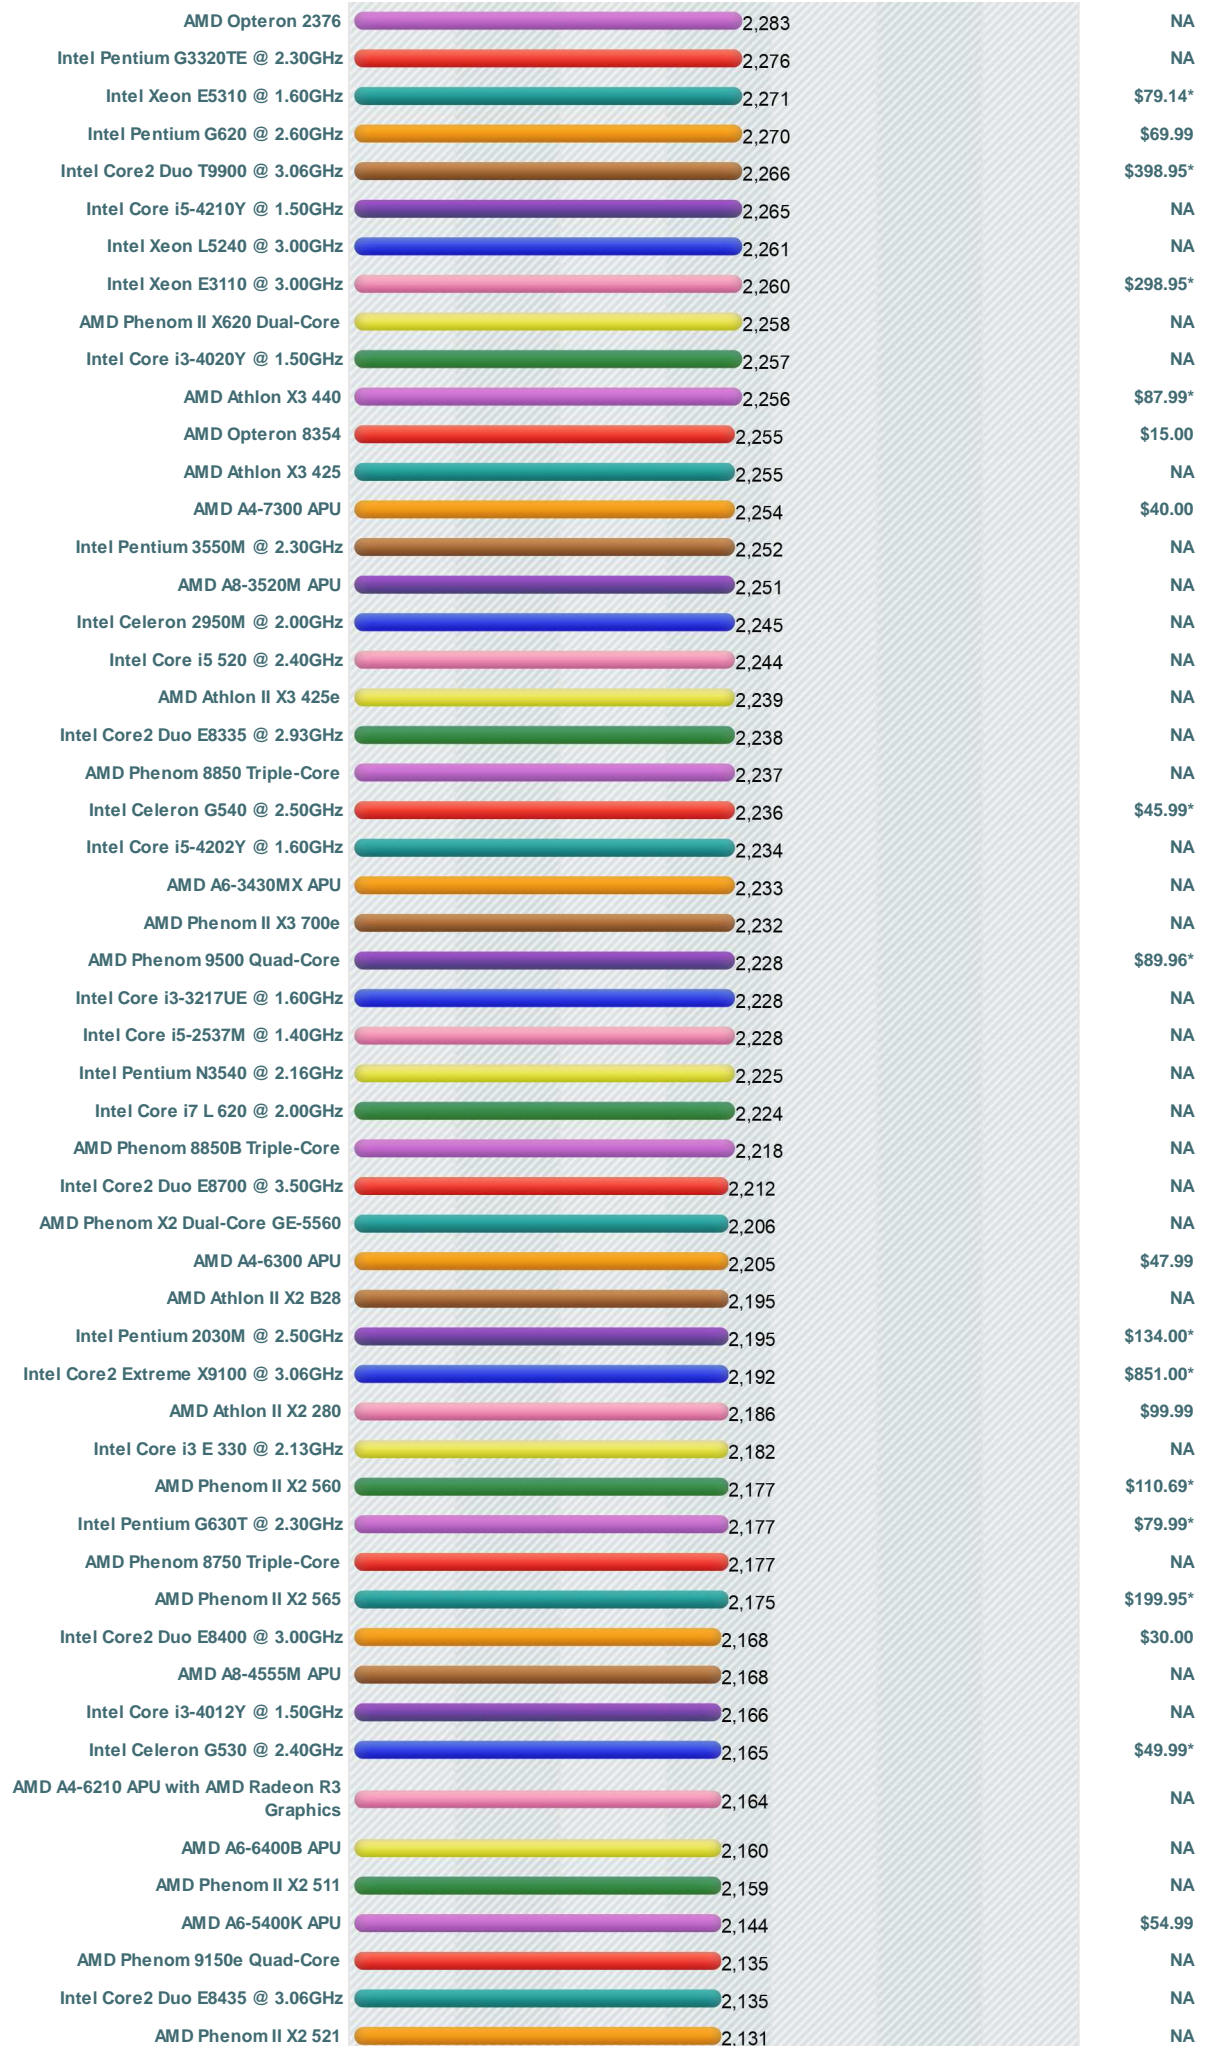

CPU Benchmarks

Over 600,000 CPUs Benchmarked

---Select A Page ---

How does your CPU compare?
Add your CPU to our benchmark chart with **PerformanceTest V8!**

High Mid Range CPU's

This chart comparing mid range CPU's is made using thousands of **PerformanceTest** benchmark results and is updated daily. Intel CPUs in this chart include the slower Intel Core2 Duo CPUs, Intel Xeon CPUs and Intel Celeron CPUs. AMD CPUs typically in this chart include AMD Mobile CPUs, AMD Turion IIs, AMD Opteron Dual Core CPUs, and AMD Athlon Dual-Core CPUs.

CPU Mark | Price Performance

(Click to select desired chart)

PassMark - CPU Mark High Mid Range CPUs - Updated 4th of November 2014

Processor	Score	Price (USD)
Intel Core2 Extreme Q6800 @ 2.93GHz	3,632	\$1,125.00*
Intel Core2 Quad Q9505 @ 2.83GHz	3,631	\$247.23*
Intel Core i5-2510E @ 2.50GHz	3,631	NA
AMD Athlon II X4 650	3,630	NA
AMD Phenom II X4 B35	3,626	NA
Intel Core i3-2100 @ 3.10GHz	3,623	\$1,000.00*
AMD Phenom FX-7750 Quad-Core	3,616	NA
Intel Core2 Extreme Q9300 @ 2.53GHz	3,613	NA
Intel Xeon X3230 @ 2.66GHz	3,613	\$310.51*
AMD Phenom II X4 840T	3,608	NA
Intel Core i5-4350U @ 1.40GHz	3,604	NA
Intel Xeon E5607 @ 2.27GHz	3,603	\$282.99*
Intel Core i5-3427U @ 1.80GHz	3,600	NA
AMD Athlon X4 645	3,595	NA
AMD Phenom II X4 830	3,574	\$109.00*
AMD Phenom II X4 850	3,568	\$111.49*
Intel Xeon L5420 @ 2.50GHz	3,565	\$386.00*
Intel Xeon E3-1220L @ 2.20GHz	3,563	NA
Intel Core i5-2520M @ 2.50GHz	3,550	\$249.99*
AMD Opteron 2386 SE	3,538	NA
AMD A8-3850 APU	3,534	\$109.99
Intel Xeon X5365 @ 3.00GHz	3,532	\$141.68*
AMD Phenom II X4 B45	3,530	NA
AMD Athlon II X4 645	3,520	\$149.89*
Intel Core i5-3437U @ 1.90GHz	3,518	NA
AMD A10 PRO-7350B R6, 10 Compute Cores 4C+6G	3,509	NA
Intel Pentium G3430 @ 3.30GHz	3,507	\$96.99
AMD A10 PRO-7350B APU	3,507	NA