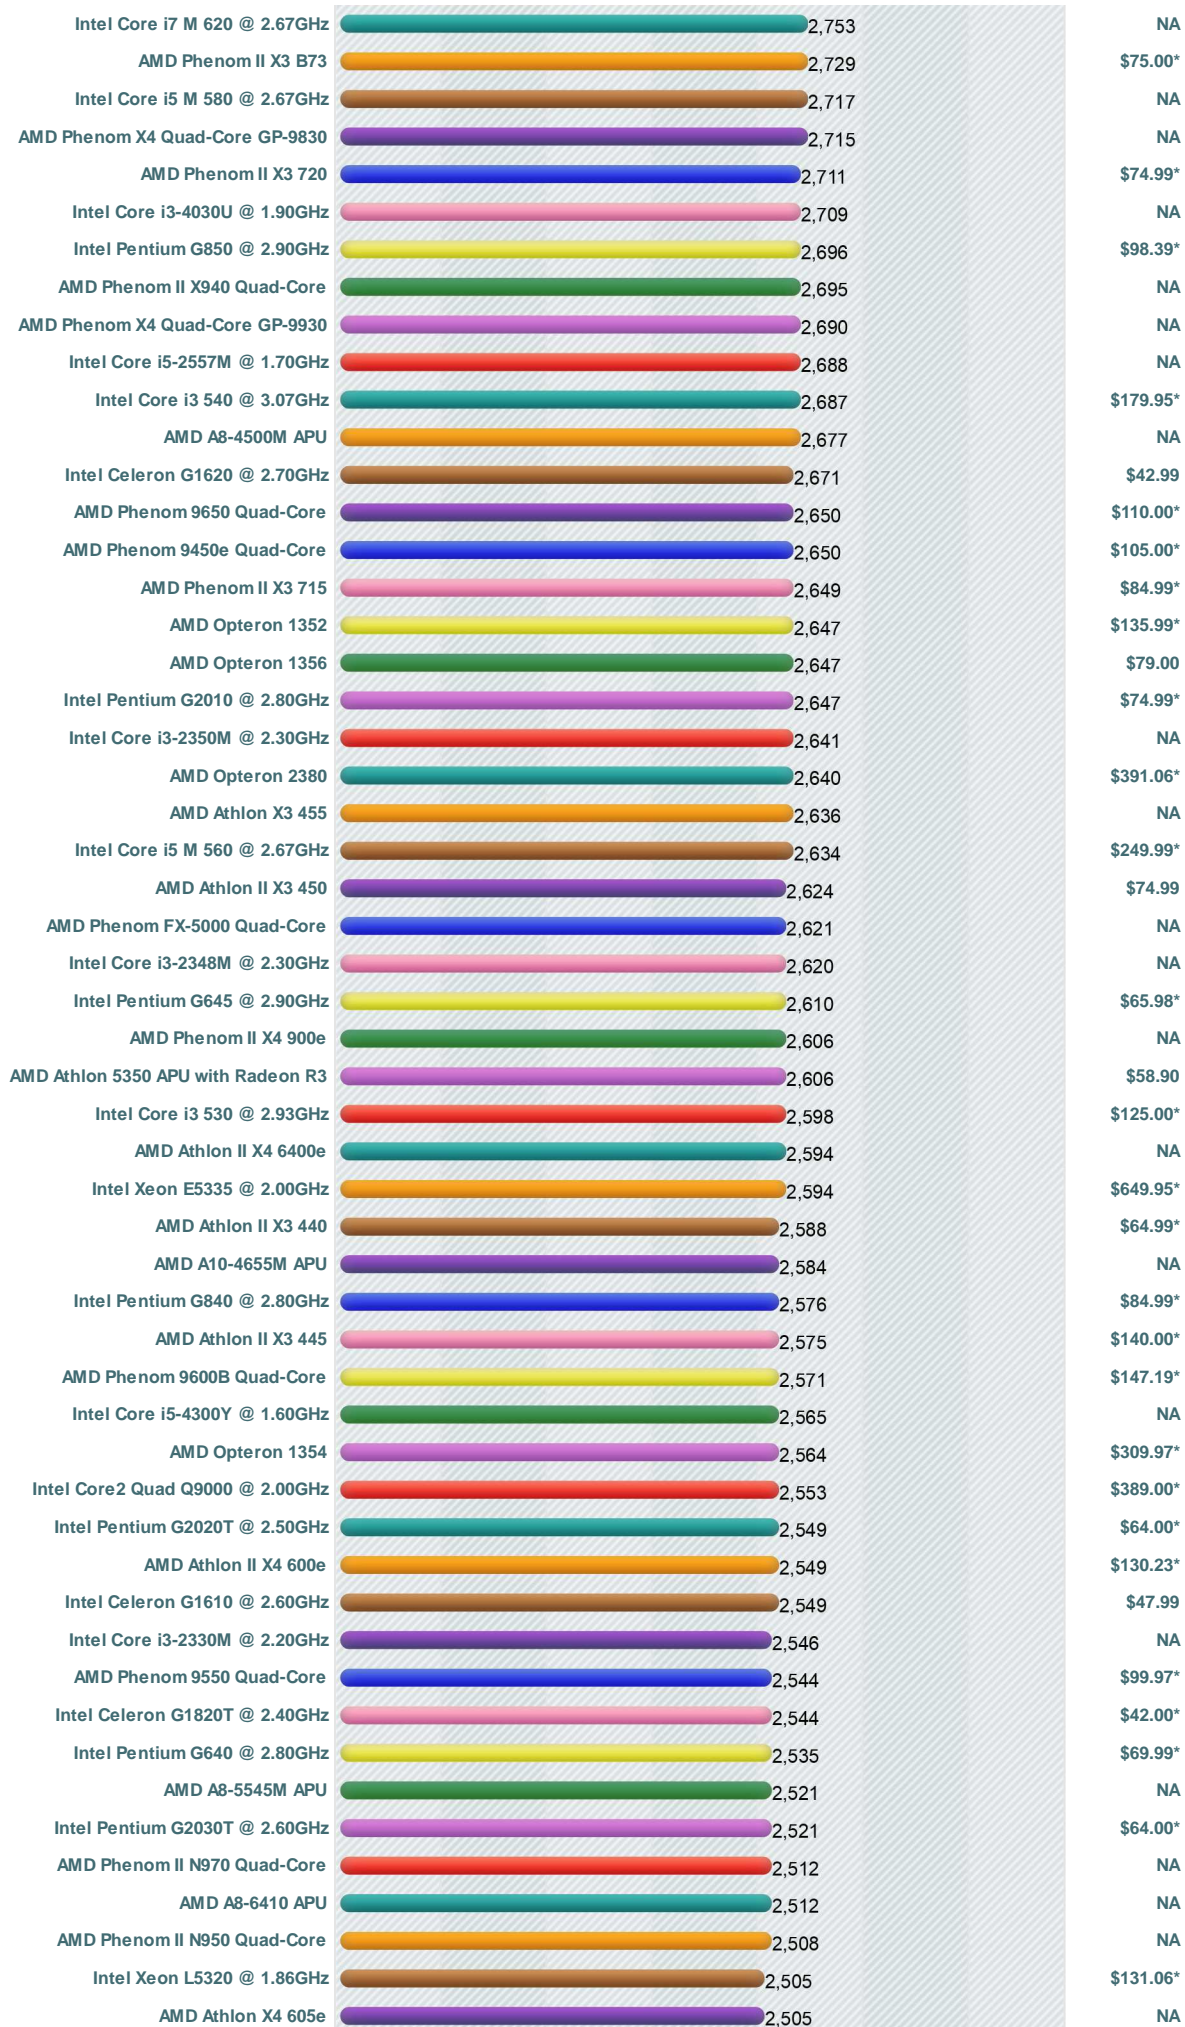

CPU Benchmarks

Over 600,000 CPUs Benchmarked

---Select A Page ---

How does your CPU compare?
Add your CPU to our benchmark chart with **PerformanceTest V8!**

High Mid Range CPU's

This chart comparing mid range CPU's is made using thousands of **PerformanceTest** benchmark results and is updated daily. Intel CPUs in this chart include the slower Intel Core2 Duo CPUs, Intel Xeon CPUs and Intel Celeron CPUs. AMD CPUs typically in this chart include AMD Mobile CPUs, AMD Turion IIs, AMD Opteron Dual Core CPUs, and AMD Athlon Dual-Core CPUs.

CPU Mark | Price Performance

(Click to select desired chart)

PassMark - CPU Mark High Mid Range CPUs - Updated 4th of November 2014

Processor	Score	Price (USD)
Intel Core2 Extreme Q6800 @ 2.93GHz	3,632	\$1,125.00*
Intel Core2 Quad Q9505 @ 2.83GHz	3,631	\$247.23*
Intel Core i5-2510E @ 2.50GHz	3,631	NA
AMD Athlon II X4 650	3,630	NA
AMD Phenom II X4 B35	3,626	NA
Intel Core i3-2100 @ 3.10GHz	3,623	\$1,000.00*
AMD Phenom FX-7750 Quad-Core	3,616	NA
Intel Core2 Extreme Q9300 @ 2.53GHz	3,613	NA
Intel Xeon X3230 @ 2.66GHz	3,613	\$310.51*
AMD Phenom II X4 840T	3,608	NA
Intel Core i5-4350U @ 1.40GHz	3,604	NA
Intel Xeon E5607 @ 2.27GHz	3,603	\$282.99*
Intel Core i5-3427U @ 1.80GHz	3,600	NA
AMD Athlon X4 645	3,595	NA
AMD Phenom II X4 830	3,574	\$109.00*
AMD Phenom II X4 850	3,568	\$111.49*
Intel Xeon L5420 @ 2.50GHz	3,565	\$386.00*
Intel Xeon E3-1220L @ 2.20GHz	3,563	NA
Intel Core i5-2520M @ 2.50GHz	3,550	\$249.99*
AMD Opteron 2386 SE	3,538	NA
AMD A8-3850 APU	3,534	\$109.99
Intel Xeon X5365 @ 3.00GHz	3,532	\$141.68*
AMD Phenom II X4 B45	3,530	NA
AMD Athlon II X4 645	3,520	\$149.89*
Intel Core i5-3437U @ 1.90GHz	3,518	NA
AMD A10 PRO-7350B R6, 10 Compute Cores 4C+6G	3,509	NA
Intel Pentium G3430 @ 3.30GHz	3,507	\$96.99
AMD A10 PRO-7350B APU	3,507	NA