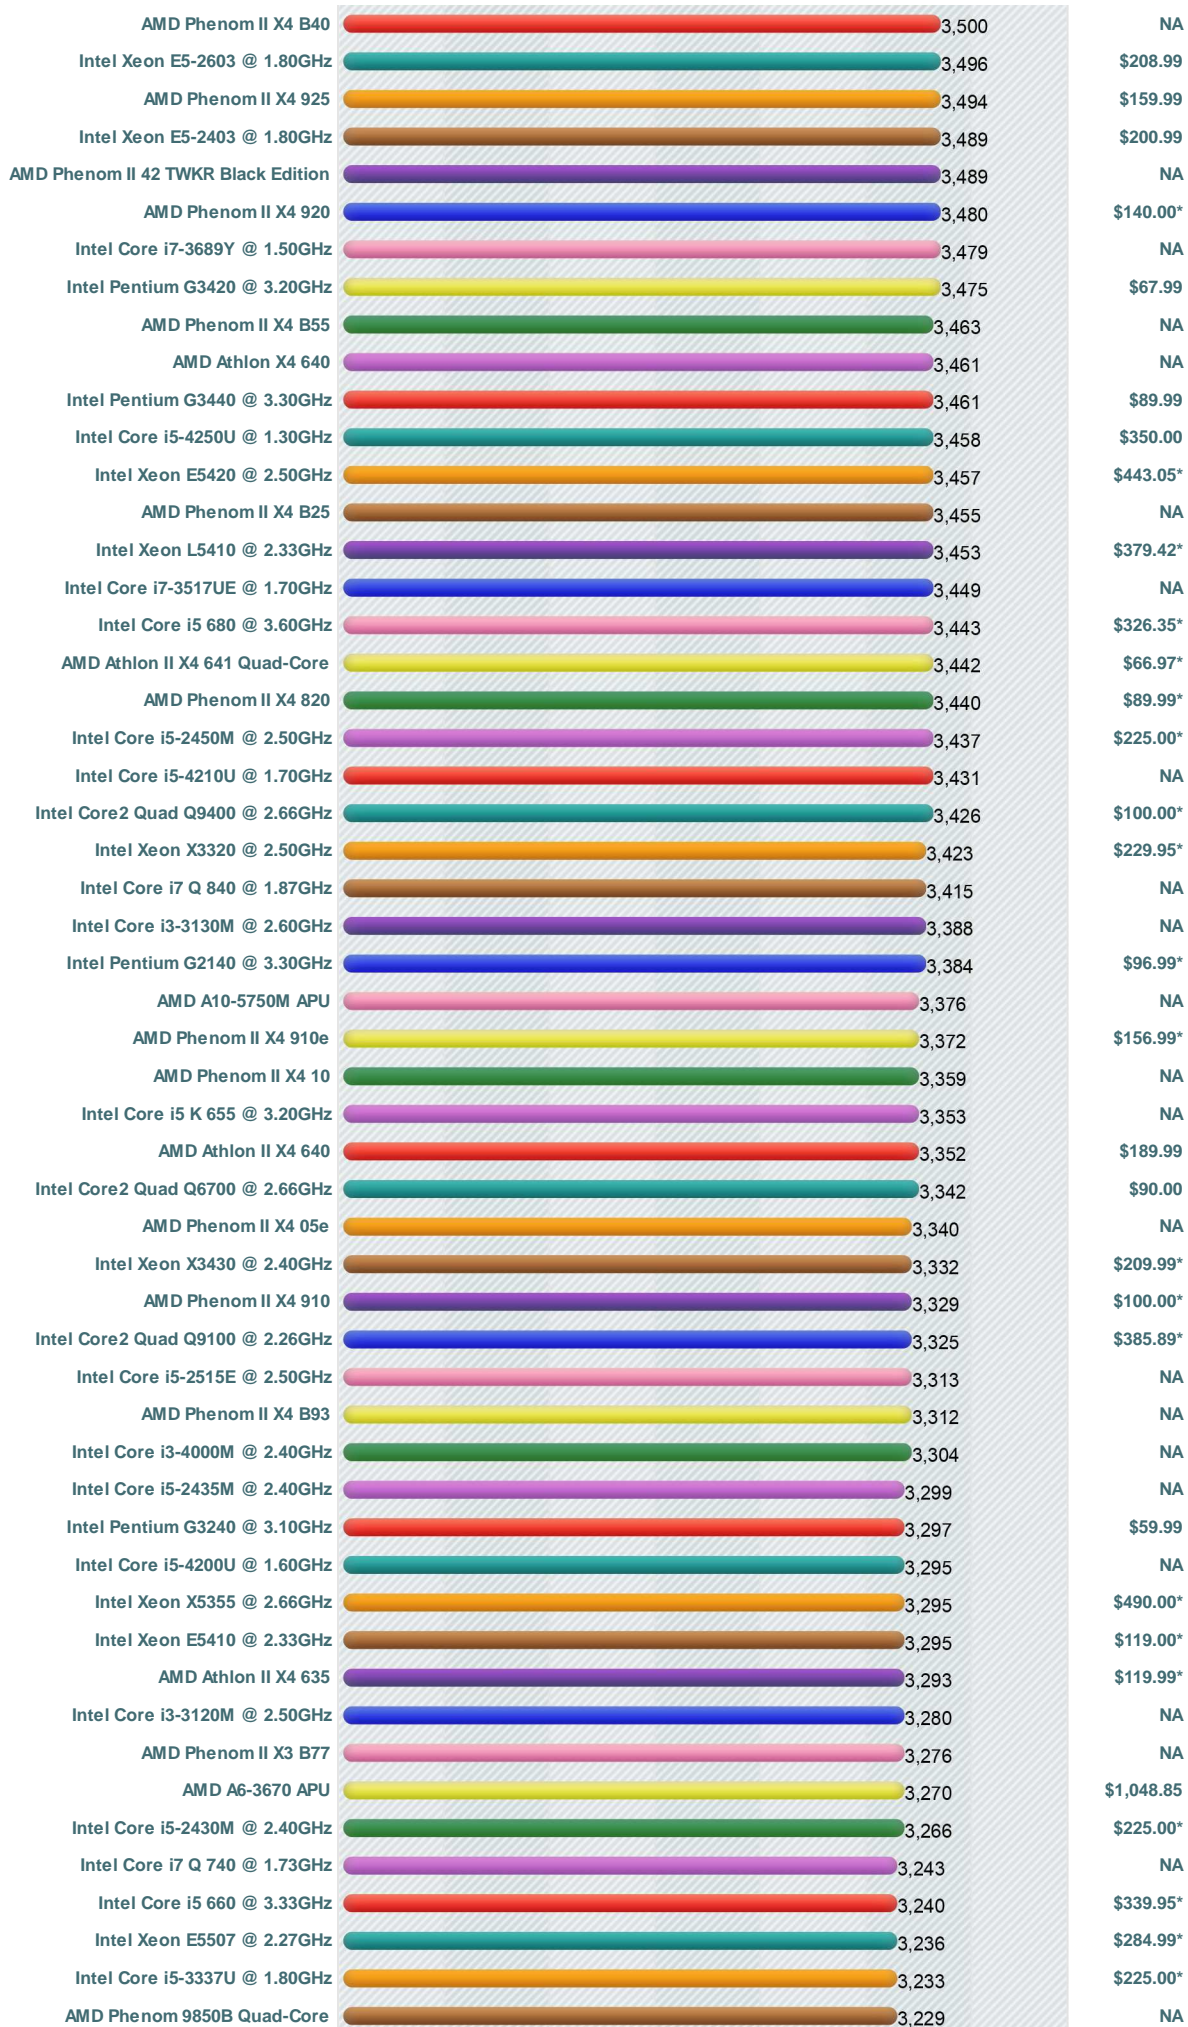

CPU Benchmarks

Over 600,000 CPUs Benchmarked

---Select A Page ---

How does your CPU compare?
Add your CPU to our benchmark chart with **PerformanceTest V8!**

High Mid Range CPU's

This chart comparing mid range CPU's is made using thousands of **PerformanceTest** benchmark results and is updated daily. Intel CPUs in this chart include the slower Intel Core2 Duo CPUs, Intel Xeon CPUs and Intel Celeron CPUs. AMD CPUs typically in this chart include AMD Mobile CPUs, AMD Turion IIs, AMD Opteron Dual Core CPUs, and AMD Athlon Dual-Core CPUs.

CPU Mark | Price Performance

(Click to select desired chart)

PassMark - CPU Mark High Mid Range CPUs - Updated 4th of November 2014

Processor	Score	Price (USD)
Intel Core2 Extreme Q6800 @ 2.93GHz	3,632	\$1,125.00*
Intel Core2 Quad Q9505 @ 2.83GHz	3,631	\$247.23*
Intel Core i5-2510E @ 2.50GHz	3,631	NA
AMD Athlon II X4 650	3,630	NA
AMD Phenom II X4 B35	3,626	NA
Intel Core i3-2100 @ 3.10GHz	3,623	\$1,000.00*
AMD Phenom FX-7750 Quad-Core	3,616	NA
Intel Core2 Extreme Q9300 @ 2.53GHz	3,613	NA
Intel Xeon X3230 @ 2.66GHz	3,613	\$310.51*
AMD Phenom II X4 840T	3,608	NA
Intel Core i5-4350U @ 1.40GHz	3,604	NA
Intel Xeon E5607 @ 2.27GHz	3,603	\$282.99*
Intel Core i5-3427U @ 1.80GHz	3,600	NA
AMD Athlon X4 645	3,595	NA
AMD Phenom II X4 830	3,574	\$109.00*
AMD Phenom II X4 850	3,568	\$111.49*
Intel Xeon L5420 @ 2.50GHz	3,565	\$386.00*
Intel Xeon E3-1220L @ 2.20GHz	3,563	NA
Intel Core i5-2520M @ 2.50GHz	3,550	\$249.99*
AMD Opteron 2386 SE	3,538	NA
AMD A8-3850 APU	3,534	\$109.99
Intel Xeon X5365 @ 3.00GHz	3,532	\$141.68*
AMD Phenom II X4 B45	3,530	NA
AMD Athlon II X4 645	3,520	\$149.89*
Intel Core i5-3437U @ 1.90GHz	3,518	NA
AMD A10 PRO-7350B R6, 10 Compute Cores 4C+6G	3,509	NA
Intel Pentium G3430 @ 3.30GHz	3,507	\$96.99
AMD A10 PRO-7350B APU	3,507	NA