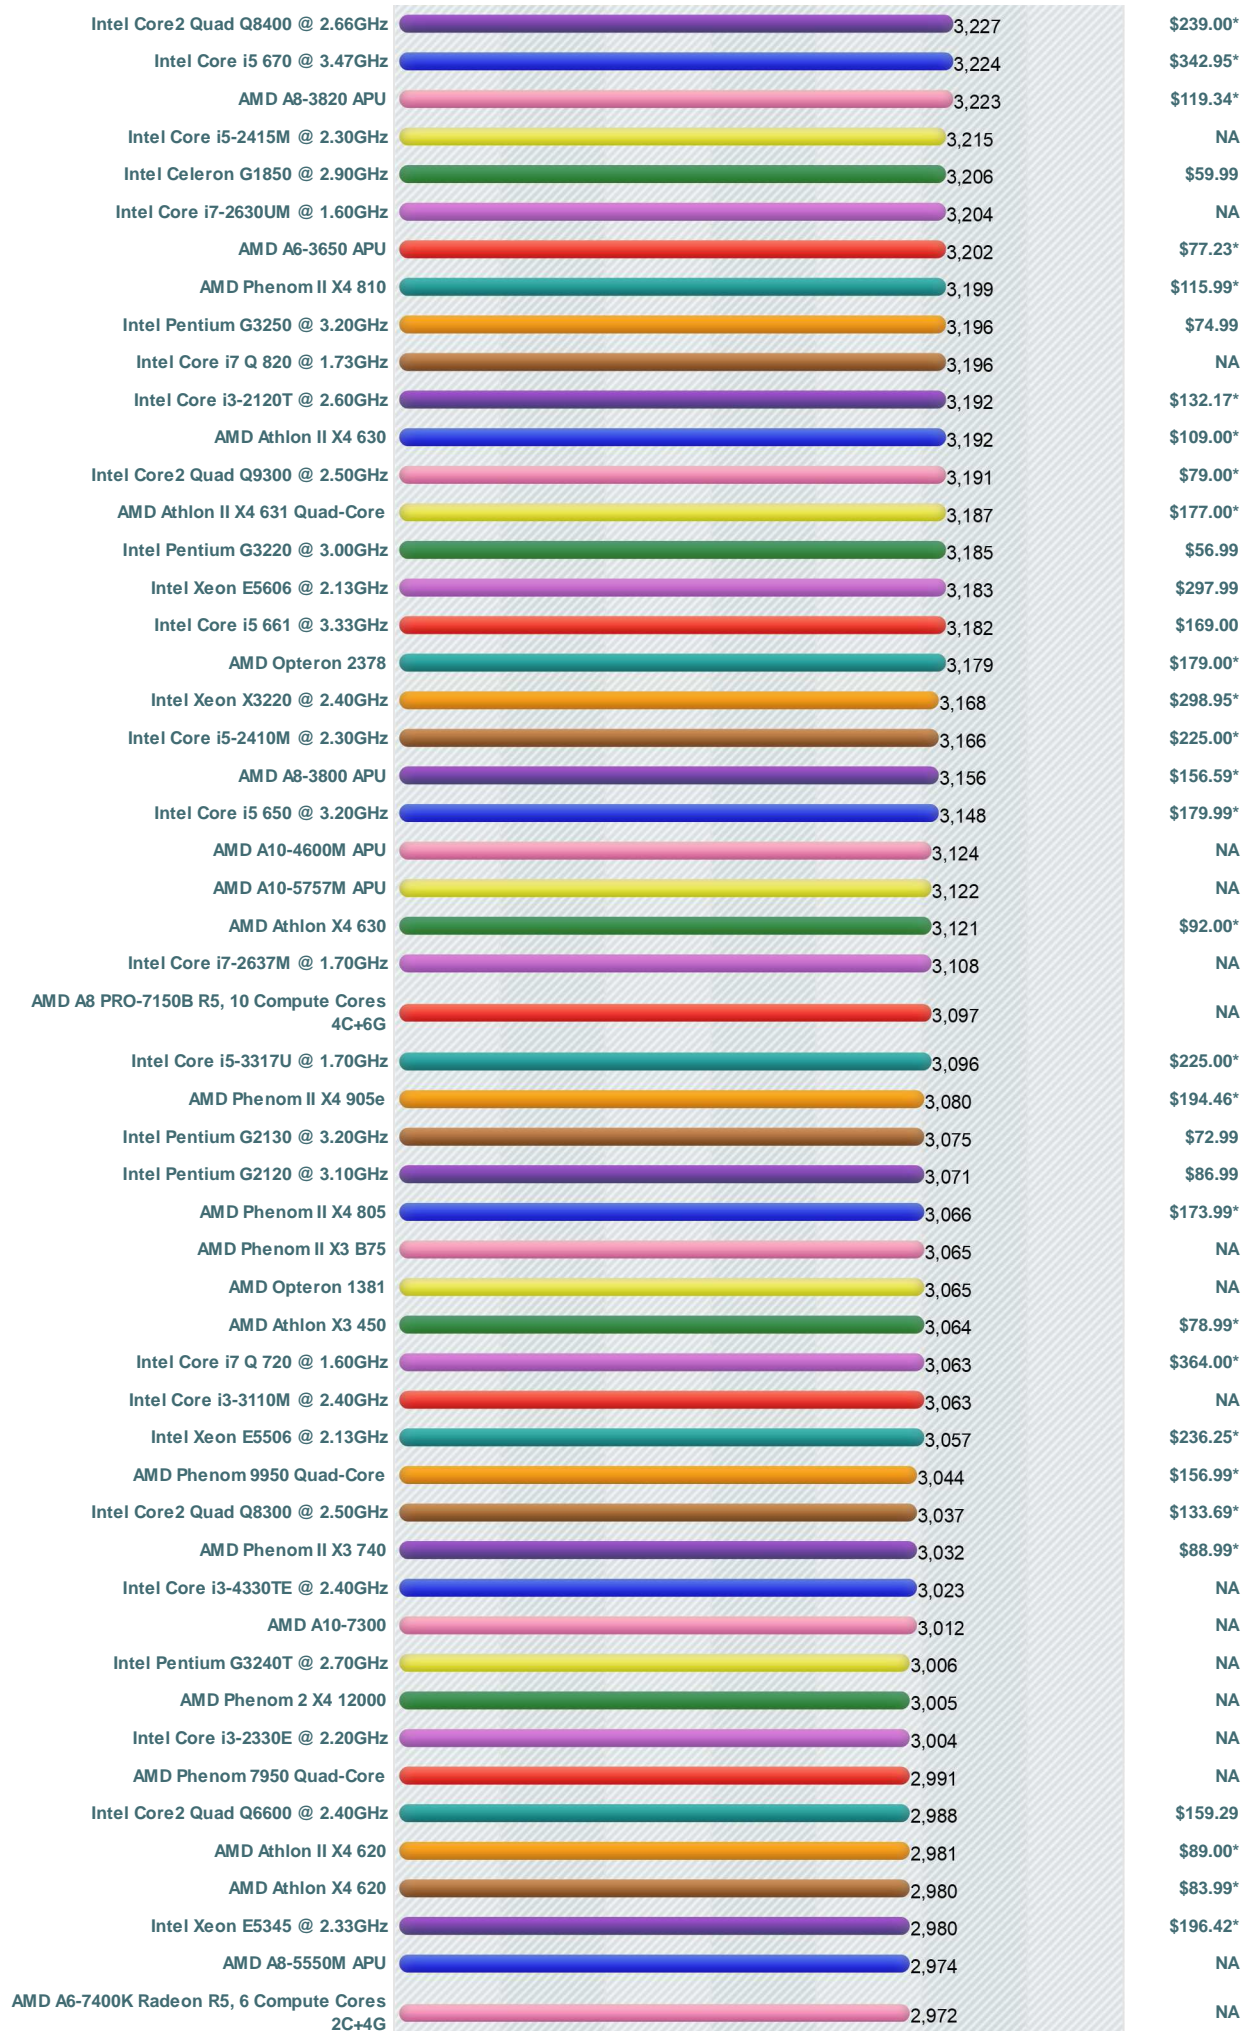

CPU Benchmarks

Over 600,000 CPUs Benchmarked

---Select A Page ---

How does your CPU compare?
Add your CPU to our benchmark chart with **PerformanceTest V8!**

High Mid Range CPU's

This chart comparing mid range CPU's is made using thousands of **PerformanceTest** benchmark results and is updated daily. Intel CPUs in this chart include the slower Intel Core2 Duo CPUs, Intel Xeon CPUs and Intel Celeron CPUs. AMD CPUs typically in this chart include AMD Mobile CPUs, AMD Turion IIs, AMD Opteron Dual Core CPUs, and AMD Athlon Dual-Core CPUs.

CPU Mark | Price Performance

(Click to select desired chart)

PassMark - CPU Mark High Mid Range CPUs - Updated 4th of November 2014

Processor	Score	Price (USD)
Intel Core2 Extreme Q6800 @ 2.93GHz	3,632	\$1,125.00*
Intel Core2 Quad Q9505 @ 2.83GHz	3,631	\$247.23*
Intel Core i5-2510E @ 2.50GHz	3,631	NA
AMD Athlon II X4 650	3,630	NA
AMD Phenom II X4 B35	3,626	NA
Intel Core i3-2100 @ 3.10GHz	3,623	\$1,000.00*
AMD Phenom FX-7750 Quad-Core	3,616	NA
Intel Core2 Extreme Q9300 @ 2.53GHz	3,613	NA
Intel Xeon X3230 @ 2.66GHz	3,613	\$310.51*
AMD Phenom II X4 840T	3,608	NA
Intel Core i5-4350U @ 1.40GHz	3,604	NA
Intel Xeon E5607 @ 2.27GHz	3,603	\$282.99*
Intel Core i5-3427U @ 1.80GHz	3,600	NA
AMD Athlon X4 645	3,595	NA
AMD Phenom II X4 830	3,574	\$109.00*
AMD Phenom II X4 850	3,568	\$111.49*
Intel Xeon L5420 @ 2.50GHz	3,565	\$386.00*
Intel Xeon E3-1220L @ 2.20GHz	3,563	NA
Intel Core i5-2520M @ 2.50GHz	3,550	\$249.99*
AMD Opteron 2386 SE	3,538	NA
AMD A8-3850 APU	3,534	\$109.99
Intel Xeon X5365 @ 3.00GHz	3,532	\$141.68*
AMD Phenom II X4 B45	3,530	NA
AMD Athlon II X4 645	3,520	\$149.89*
Intel Core i5-3437U @ 1.90GHz	3,518	NA
AMD A10 PRO-7350B R6, 10 Compute Cores 4C+6G	3,509	NA
Intel Pentium G3430 @ 3.30GHz	3,507	\$96.99
AMD A10 PRO-7350B APU	3,507	NA