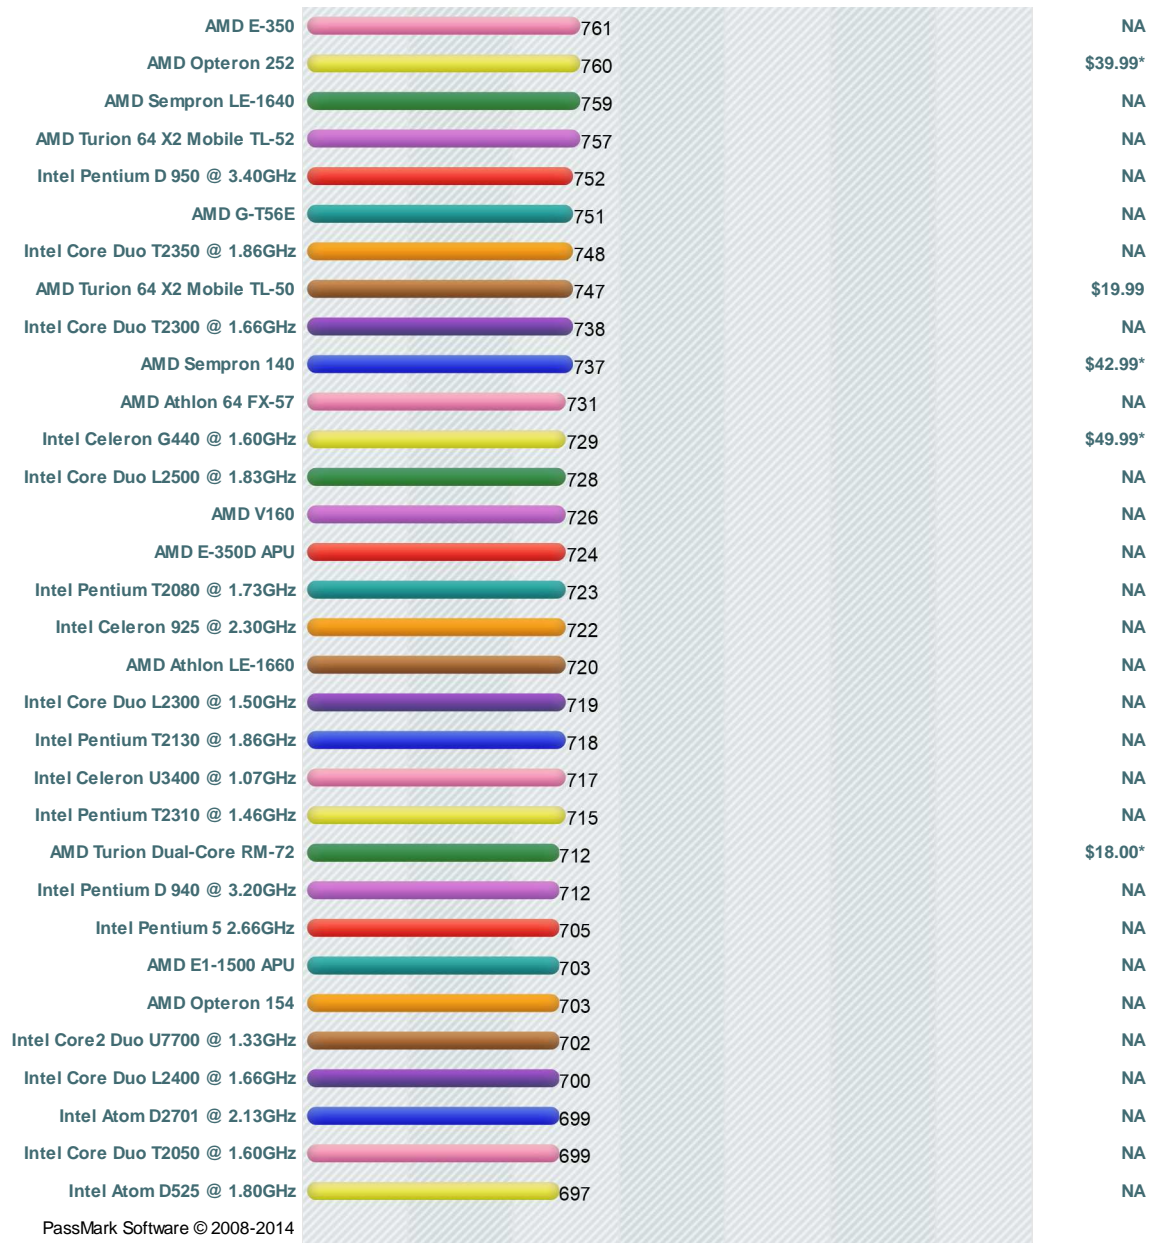

CPU Benchmarks

Over 600,000 CPUs Benchmarked

---Select A Page ---

How does your CPU compare?
Add your CPU to our benchmark chart with **PerformanceTest V8!**

Low Mid Range CPU's

This chart comparing mid range CPUs is updated daily, and made up of thousands of **PerformanceTest** benchmark results. Mid range CPUs are typically found in computers that are a few years old. Intel CPUs in this chart include the slower Intel Core2 Duo CPUs, Intel Celerons and Intel Pentiums. AMD CPUs typically in this chart include AMD Mobile chips, AMD Turions, AMD Opteron Dual Core CPUs, AMD Semprons and AMD Athlons.

CPU Mark | Price Performance

(Click to select desired chart)

PassMark - CPU Mark Low Mid Range CPUs - Updated 4th of November 2014

CPU Model	PassMark Score	Price (USD)
Intel Core2 Duo E7300 @ 2.66GHz	1,727	NA
AMD A4-4020 APU	1,724	\$49.31
Intel Celeron N2930 @ 1.83GHz	1,723	NA
Intel Core2 Duo E8135 @ 2.66GHz	1,722	NA
AMD A4-3420 APU	1,720	NA
Intel Core2 Duo E6700 @ 2.66GHz	1,718	\$289.99*
Intel Core i7 U 640 @ 1.20GHz	1,718	NA
Intel Pentium B950 @ 2.10GHz	1,717	NA
Intel Celeron 1000M @ 1.80GHz	1,715	NA
Intel Core i3-2367M @ 1.40GHz	1,714	NA
AMD Phenom II N620 Dual-Core	1,713	\$40.00
AMD A4-4300M APU	1,709	NA
AMD Phenom 8600 Triple-Core	1,703	\$52.99*
Intel Pentium E6300 @ 2.80GHz	1,701	\$90.00*
AMD Athlon II X2 245	1,700	\$48.13*
AMD Athlon X2 250	1,700	NA
AMD Phenom 8400 Triple-Core	1,697	NA
AMD Phenom X2 Dual-Core GE-4060	1,697	NA
Intel Core i3-2365M @ 1.40GHz	1,695	NA
Intel Core2 Duo P8800 @ 2.66GHz	1,695	\$309.99*
Intel Core2 Duo P9400 @ 2.40GHz	1,694	NA
Intel Pentium N3510 @ 1.99GHz	1,690	NA
Intel Core2 Duo T9300 @ 2.50GHz	1,690	\$249.95*
AMD Turion II N550 Dual-Core	1,689	NA
Intel Core2 Duo X7360 @ 2.53GHz	1,687	NA
Intel Pentium 3556U @ 1.70GHz	1,685	NA
AMD Sempron 3850 APU with Radeon R3	1,684	\$38.99
AMD Phenom II N640 Dual-Core	1,680	NA
AMD Opteron 2220	1,677	\$15.00*