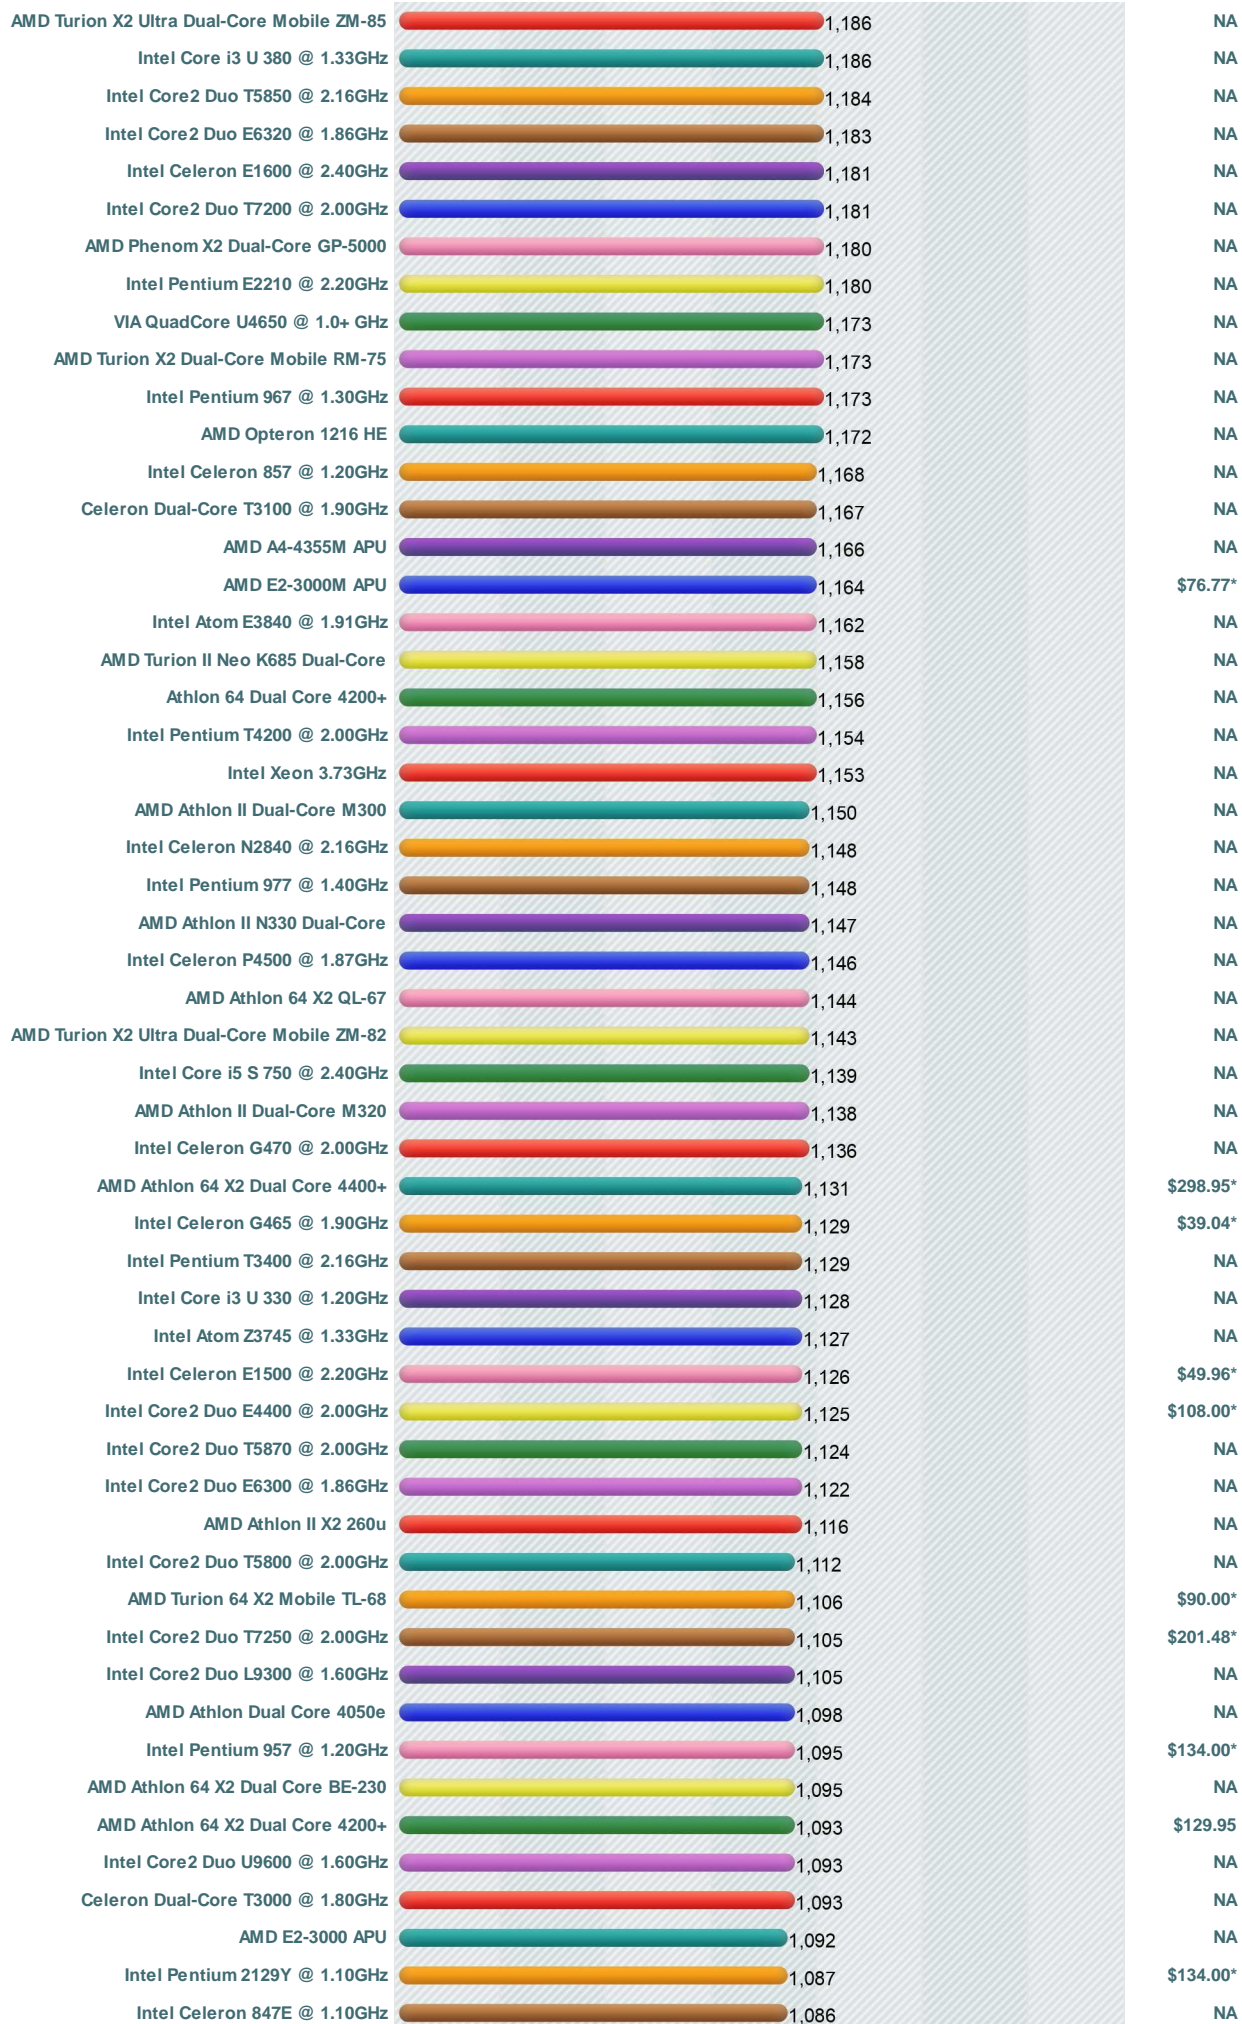

CPU Benchmarks

Over 600,000 CPUs Benchmarked

---Select A Page ---

How does your CPU compare?
Add your CPU to our benchmark chart with **PerformanceTest V8!**

Low Mid Range CPU's

This chart comparing mid range CPUs is updated daily, and made up of thousands of **PerformanceTest** benchmark results. Mid range CPUs are typically found in computers that are a few years old. Intel CPUs in this chart include the slower Intel Core2 Duo CPUs, Intel Celerons and Intel Pentiums. AMD CPUs typically in this chart include AMD Mobile chips, AMD Turions, AMD Opteron Dual Core CPUs, AMD Semprons and AMD Athlons.

CPU Mark | Price Performance

(Click to select desired chart)

PassMark - CPU Mark Low Mid Range CPUs - Updated 4th of November 2014

CPU Model	PassMark Score	Price (USD)
Intel Core2 Duo E7300 @ 2.66GHz	1,727	NA
AMD A4-4020 APU	1,724	\$49.31
Intel Celeron N2930 @ 1.83GHz	1,723	NA
Intel Core2 Duo E8135 @ 2.66GHz	1,722	NA
AMD A4-3420 APU	1,720	NA
Intel Core2 Duo E6700 @ 2.66GHz	1,718	\$289.99*
Intel Core i7 U 640 @ 1.20GHz	1,718	NA
Intel Pentium B950 @ 2.10GHz	1,717	NA
Intel Celeron 1000M @ 1.80GHz	1,715	NA
Intel Core i3-2367M @ 1.40GHz	1,714	NA
AMD Phenom II N620 Dual-Core	1,713	\$40.00
AMD A4-4300M APU	1,709	NA
AMD Phenom 8600 Triple-Core	1,703	\$52.99*
Intel Pentium E6300 @ 2.80GHz	1,701	\$90.00*
AMD Athlon II X2 245	1,700	\$48.13*
AMD Athlon X2 250	1,700	NA
AMD Phenom 8400 Triple-Core	1,697	NA
AMD Phenom X2 Dual-Core GE-4060	1,697	NA
Intel Core i3-2365M @ 1.40GHz	1,695	NA
Intel Core2 Duo P8800 @ 2.66GHz	1,695	\$309.99*
Intel Core2 Duo P9400 @ 2.40GHz	1,694	NA
Intel Pentium N3510 @ 1.99GHz	1,690	NA
Intel Core2 Duo T9300 @ 2.50GHz	1,690	\$249.95*
AMD Turion II N550 Dual-Core	1,689	NA
Intel Core2 Duo X7360 @ 2.53GHz	1,687	NA
Intel Pentium 3556U @ 1.70GHz	1,685	NA
AMD Sempron 3850 APU with Radeon R3	1,684	\$38.99
AMD Phenom II N640 Dual-Core	1,680	NA
AMD Opteron 2220	1,677	\$15.00*