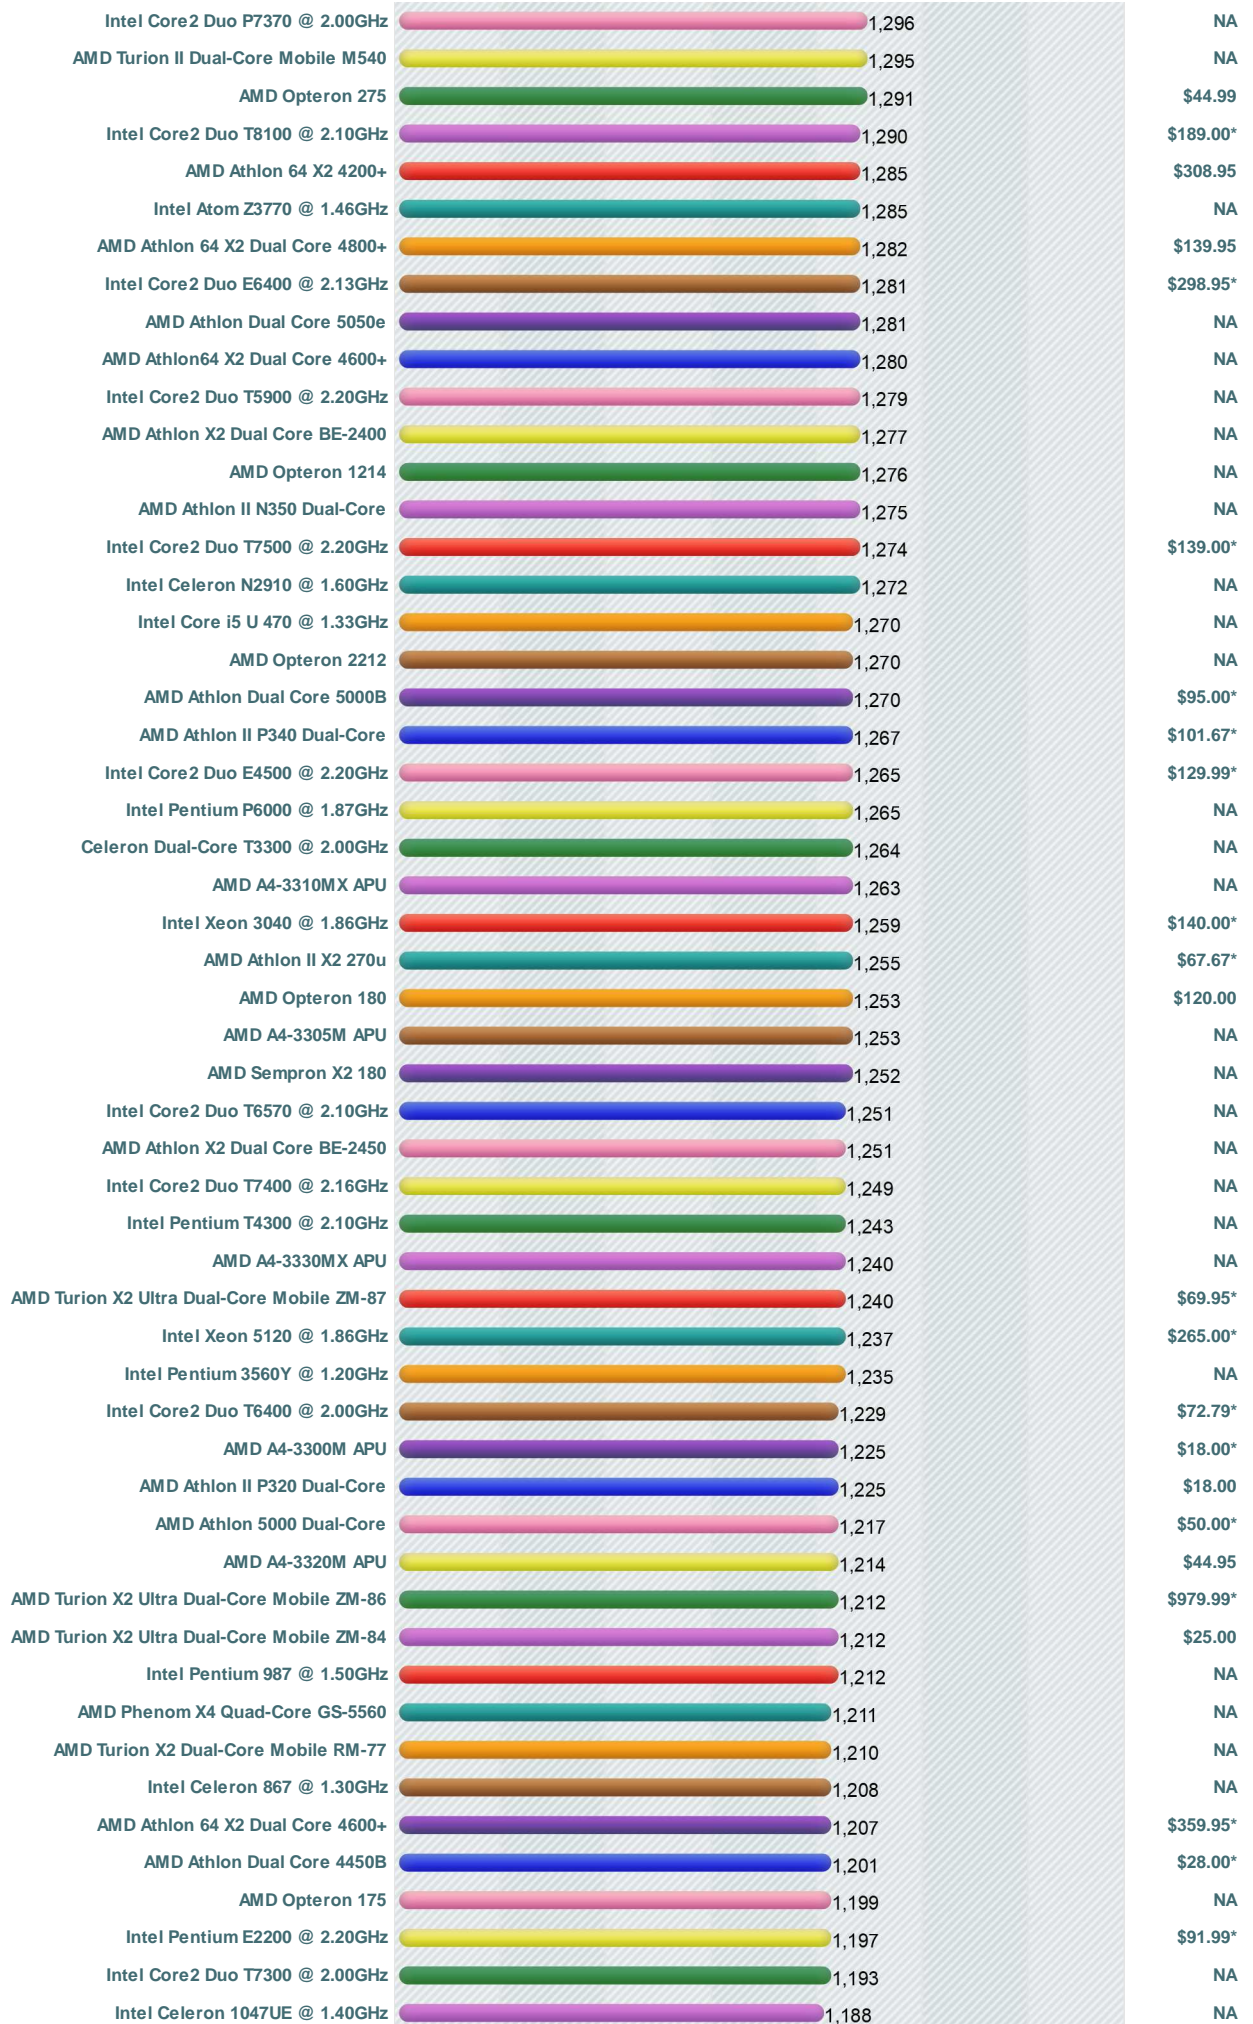

CPU Benchmarks

Over 600,000 CPUs Benchmarked

---Select A Page ---

How does your CPU compare?
Add your CPU to our benchmark chart with **PerformanceTest V8!**

Low Mid Range CPU's

This chart comparing mid range CPUs is updated daily, and made up of thousands of **PerformanceTest** benchmark results. Mid range CPUs are typically found in computers that are a few years old. Intel CPUs in this chart include the slower Intel Core2 Duo CPUs, Intel Celerons and Intel Pentiums. AMD CPUs typically in this chart include AMD Mobile chips, AMD Turions, AMD Opteron Dual Core CPUs, AMD Semprons and AMD Athlons.

CPU Mark | Price Performance

(Click to select desired chart)

PassMark - CPU Mark Low Mid Range CPUs - Updated 4th of November 2014

CPU Model	PassMark Score	Price (USD)
Intel Core2 Duo E7300 @ 2.66GHz	1,727	NA
AMD A4-4020 APU	1,724	\$49.31
Intel Celeron N2930 @ 1.83GHz	1,723	NA
Intel Core2 Duo E8135 @ 2.66GHz	1,722	NA
AMD A4-3420 APU	1,720	NA
Intel Core2 Duo E6700 @ 2.66GHz	1,718	\$289.99*
Intel Core i7 U 640 @ 1.20GHz	1,718	NA
Intel Pentium B950 @ 2.10GHz	1,717	NA
Intel Celeron 1000M @ 1.80GHz	1,715	NA
Intel Core i3-2367M @ 1.40GHz	1,714	NA
AMD Phenom II N620 Dual-Core	1,713	\$40.00
AMD A4-4300M APU	1,709	NA
AMD Phenom 8600 Triple-Core	1,703	\$52.99*
Intel Pentium E6300 @ 2.80GHz	1,701	\$90.00*
AMD Athlon II X2 245	1,700	\$48.13*
AMD Athlon X2 250	1,700	NA
AMD Phenom 8400 Triple-Core	1,697	NA
AMD Phenom X2 Dual-Core GE-4060	1,697	NA
Intel Core i3-2365M @ 1.40GHz	1,695	NA
Intel Core2 Duo P8800 @ 2.66GHz	1,695	\$309.99*
Intel Core2 Duo P9400 @ 2.40GHz	1,694	NA
Intel Pentium N3510 @ 1.99GHz	1,690	NA
Intel Core2 Duo T9300 @ 2.50GHz	1,690	\$249.95*
AMD Turion II N550 Dual-Core	1,689	NA
Intel Core2 Duo X7360 @ 2.53GHz	1,687	NA
Intel Pentium 3556U @ 1.70GHz	1,685	NA
AMD Sempron 3850 APU with Radeon R3	1,684	\$38.99
AMD Phenom II N640 Dual-Core	1,680	NA
AMD Opteron 2220	1,677	\$15.00*