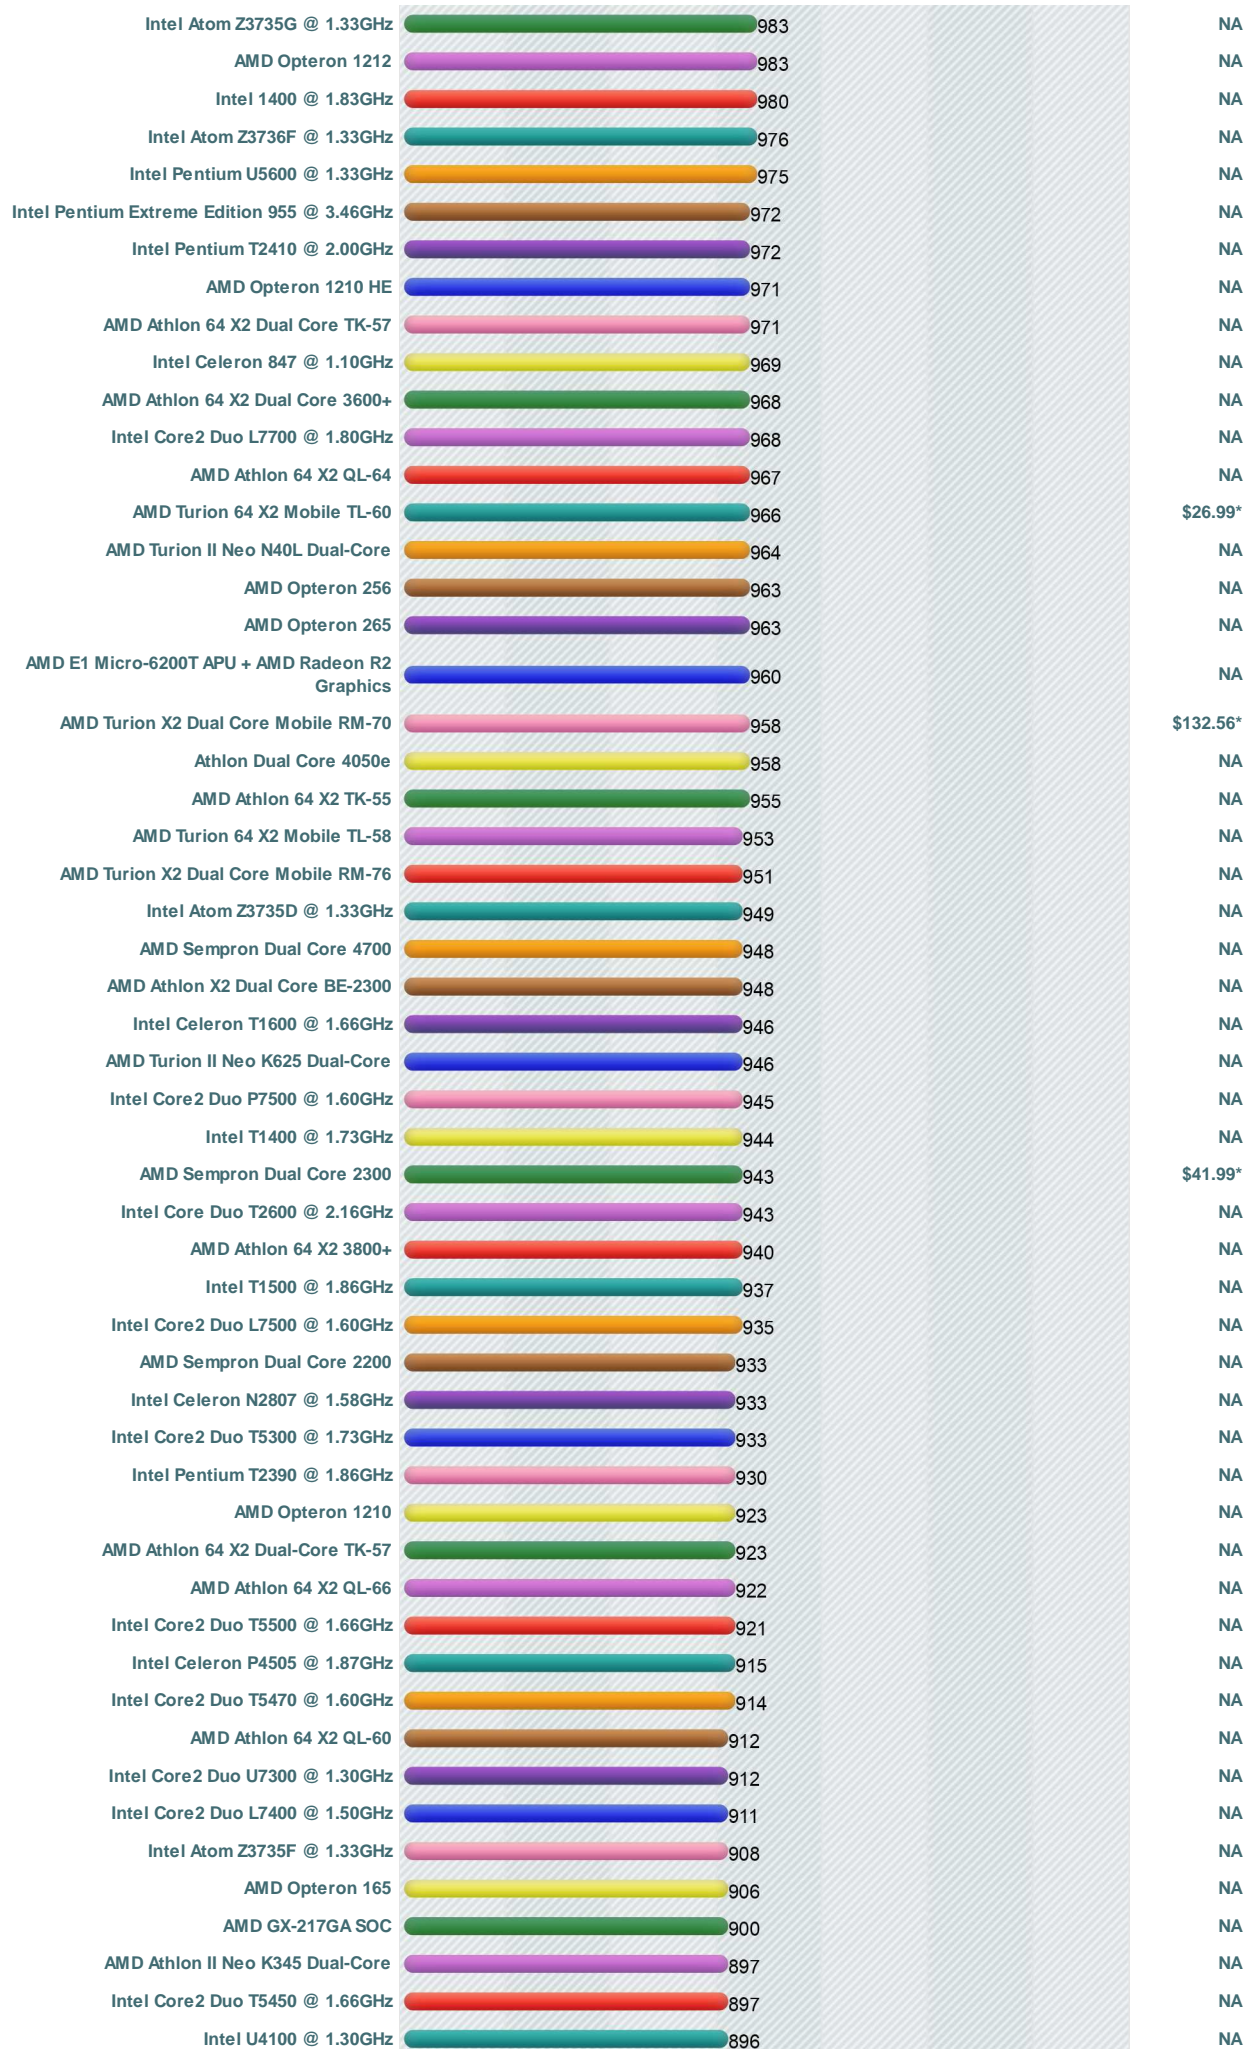

CPU Benchmarks

Over 600,000 CPUs Benchmarked

---Select A Page ---

How does your CPU compare?
Add your CPU to our benchmark chart with **PerformanceTest V8!**

Low Mid Range CPU's

This chart comparing mid range CPUs is updated daily, and made up of thousands of **PerformanceTest** benchmark results. Mid range CPUs are typically found in computers that are a few years old. Intel CPUs in this chart include the slower Intel Core2 Duo CPUs, Intel Celerons and Intel Pentiums. AMD CPUs typically in this chart include AMD Mobile chips, AMD Turions, AMD Opteron Dual Core CPUs, AMD Semprons and AMD Athlons.

CPU Mark | Price Performance

(Click to select desired chart)

PassMark - CPU Mark Low Mid Range CPUs - Updated 4th of November 2014

CPU Model	PassMark Score	Price (USD)
Intel Core2 Duo E7300 @ 2.66GHz	1,727	NA
AMD A4-4020 APU	1,724	\$49.31
Intel Celeron N2930 @ 1.83GHz	1,723	NA
Intel Core2 Duo E8135 @ 2.66GHz	1,722	NA
AMD A4-3420 APU	1,720	NA
Intel Core2 Duo E6700 @ 2.66GHz	1,718	\$289.99*
Intel Core i7 U 640 @ 1.20GHz	1,718	NA
Intel Pentium B950 @ 2.10GHz	1,717	NA
Intel Celeron 1000M @ 1.80GHz	1,715	NA
Intel Core i3-2367M @ 1.40GHz	1,714	NA
AMD Phenom II N620 Dual-Core	1,713	\$40.00
AMD A4-4300M APU	1,709	NA
AMD Phenom 8600 Triple-Core	1,703	\$52.99*
Intel Pentium E6300 @ 2.80GHz	1,701	\$90.00*
AMD Athlon II X2 245	1,700	\$48.13*
AMD Athlon X2 250	1,700	NA
AMD Phenom 8400 Triple-Core	1,697	NA
AMD Phenom X2 Dual-Core GE-4060	1,697	NA
Intel Core i3-2365M @ 1.40GHz	1,695	NA
Intel Core2 Duo P8800 @ 2.66GHz	1,695	\$309.99*
Intel Core2 Duo P9400 @ 2.40GHz	1,694	NA
Intel Pentium N3510 @ 1.99GHz	1,690	NA
Intel Core2 Duo T9300 @ 2.50GHz	1,690	\$249.95*
AMD Turion II N550 Dual-Core	1,689	NA
Intel Core2 Duo X7360 @ 2.53GHz	1,687	NA
Intel Pentium 3556U @ 1.70GHz	1,685	NA
AMD Sempron 3850 APU with Radeon R3	1,684	\$38.99
AMD Phenom II N640 Dual-Core	1,680	NA
AMD Opteron 2220	1,677	\$15.00*