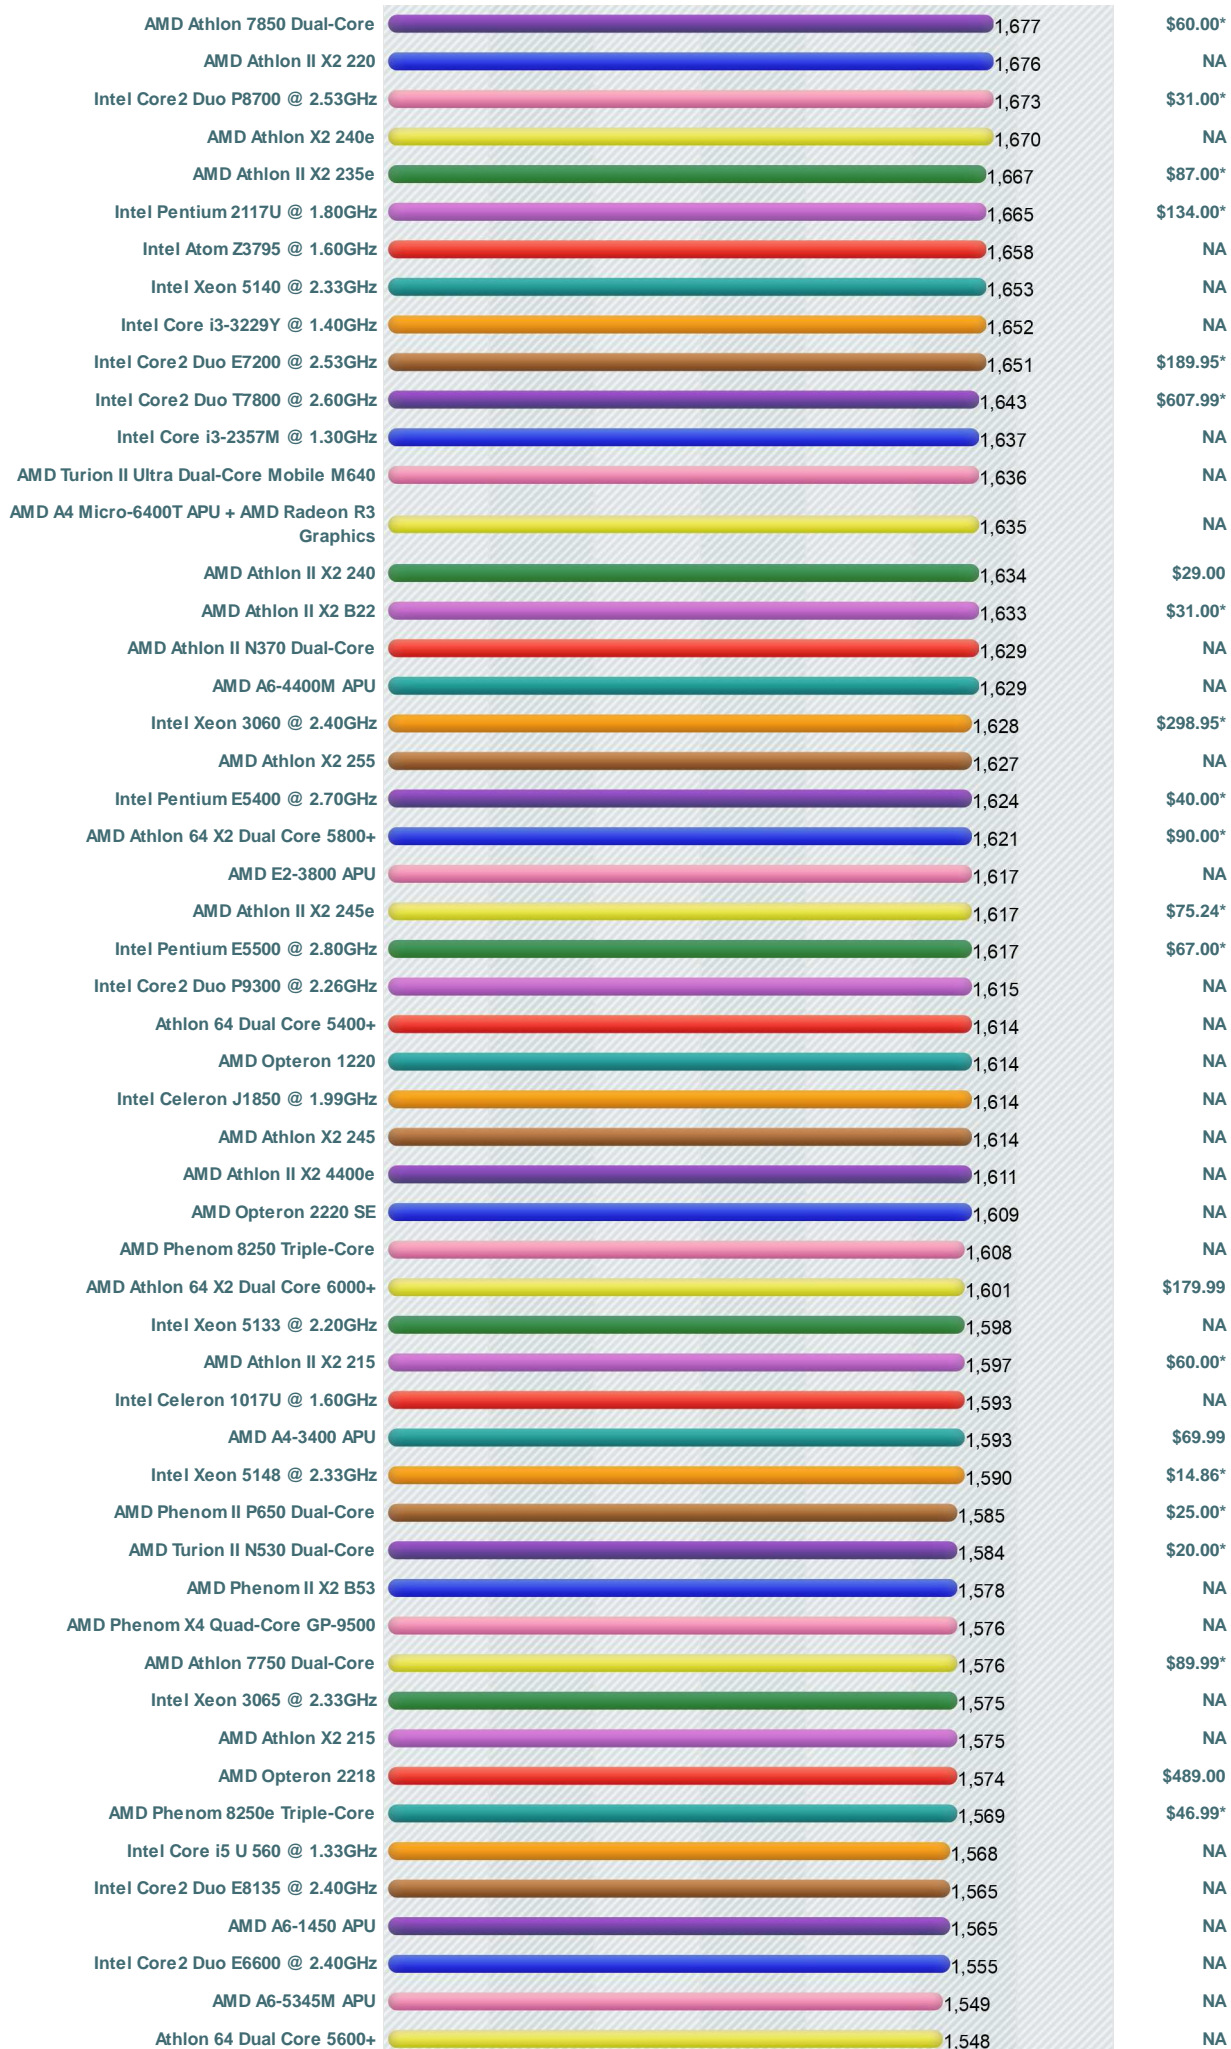

CPU Benchmarks

Over 600,000 CPUs Benchmarked

---Select A Page ---

How does your CPU compare?
Add your CPU to our benchmark chart with **PerformanceTest V8!**

Low Mid Range CPU's

This chart comparing mid range CPUs is updated daily, and made up of thousands of **PerformanceTest** benchmark results. Mid range CPUs are typically found in computers that are a few years old. Intel CPUs in this chart include the slower Intel Core2 Duo CPUs, Intel Celerons and Intel Pentiums. AMD CPUs typically in this chart include AMD Mobile chips, AMD Turions, AMD Opteron Dual Core CPUs, AMD Semprons and AMD Athlons.

CPU Mark | Price Performance

(Click to select desired chart)

PassMark - CPU Mark Low Mid Range CPUs - Updated 4th of November 2014

CPU Model	PassMark Score	Price (USD)
Intel Core2 Duo E7300 @ 2.66GHz	1,727	NA
AMD A4-4020 APU	1,724	\$49.31
Intel Celeron N2930 @ 1.83GHz	1,723	NA
Intel Core2 Duo E8135 @ 2.66GHz	1,722	NA
AMD A4-3420 APU	1,720	NA
Intel Core2 Duo E6700 @ 2.66GHz	1,718	\$289.99*
Intel Core i7 U 640 @ 1.20GHz	1,718	NA
Intel Pentium B950 @ 2.10GHz	1,717	NA
Intel Celeron 1000M @ 1.80GHz	1,715	NA
Intel Core i3-2367M @ 1.40GHz	1,714	NA
AMD Phenom II N620 Dual-Core	1,713	\$40.00
AMD A4-4300M APU	1,709	NA
AMD Phenom 8600 Triple-Core	1,703	\$52.99*
Intel Pentium E6300 @ 2.80GHz	1,701	\$90.00*
AMD Athlon II X2 245	1,700	\$48.13*
AMD Athlon X2 250	1,700	NA
AMD Phenom 8400 Triple-Core	1,697	NA
AMD Phenom X2 Dual-Core GE-4060	1,697	NA
Intel Core i3-2365M @ 1.40GHz	1,695	NA
Intel Core2 Duo P8800 @ 2.66GHz	1,695	\$309.99*
Intel Core2 Duo P9400 @ 2.40GHz	1,694	NA
Intel Pentium N3510 @ 1.99GHz	1,690	NA
Intel Core2 Duo T9300 @ 2.50GHz	1,690	\$249.95*
AMD Turion II N550 Dual-Core	1,689	NA
Intel Core2 Duo X7360 @ 2.53GHz	1,687	NA
Intel Pentium 3556U @ 1.70GHz	1,685	NA
AMD Sempron 3850 APU with Radeon R3	1,684	\$38.99
AMD Phenom II N640 Dual-Core	1,680	NA
AMD Opteron 2220	1,677	\$15.00*