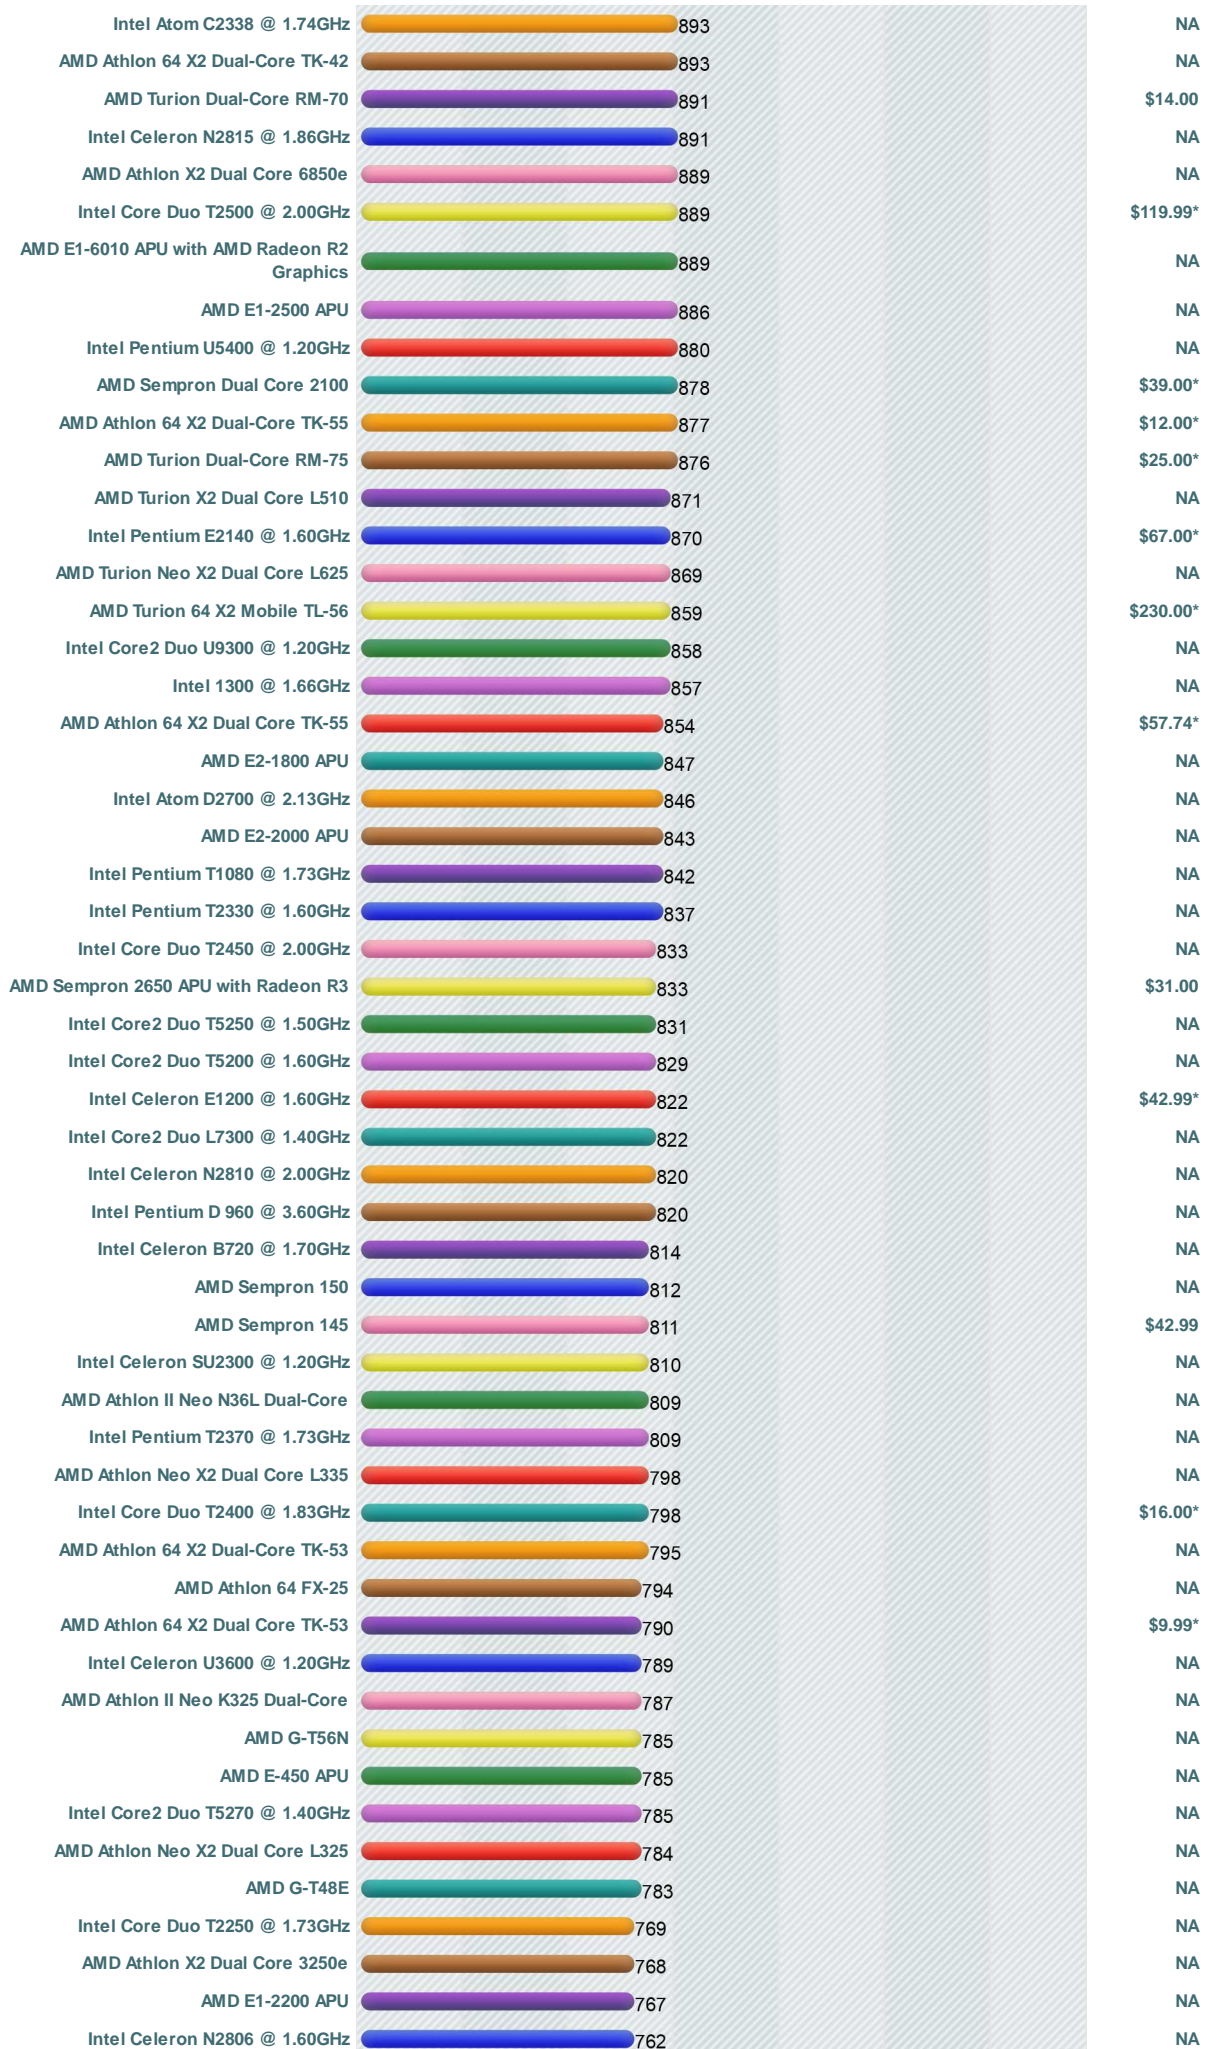

CPU Benchmarks

Over 600,000 CPUs Benchmarked

---Select A Page ---

How does your CPU compare?
Add your CPU to our benchmark chart with **PerformanceTest V8!**

Low Mid Range CPU's

This chart comparing mid range CPUs is updated daily, and made up of thousands of **PerformanceTest** benchmark results. Mid range CPUs are typically found in computers that are a few years old. Intel CPUs in this chart include the slower Intel Core2 Duo CPUs, Intel Celerons and Intel Pentiums. AMD CPUs typically in this chart include AMD Mobile chips, AMD Turions, AMD Opteron Dual Core CPUs, AMD Semprons and AMD Athlons.

CPU Mark | Price Performance

(Click to select desired chart)

PassMark - CPU Mark Low Mid Range CPUs - Updated 4th of November 2014

CPU Model	PassMark Score	Price (USD)
Intel Core2 Duo E7300 @ 2.66GHz	1,727	NA
AMD A4-4020 APU	1,724	\$49.31
Intel Celeron N2930 @ 1.83GHz	1,723	NA
Intel Core2 Duo E8135 @ 2.66GHz	1,722	NA
AMD A4-3420 APU	1,720	NA
Intel Core2 Duo E6700 @ 2.66GHz	1,718	\$289.99*
Intel Core i7 U 640 @ 1.20GHz	1,718	NA
Intel Pentium B950 @ 2.10GHz	1,717	NA
Intel Celeron 1000M @ 1.80GHz	1,715	NA
Intel Core i3-2367M @ 1.40GHz	1,714	NA
AMD Phenom II N620 Dual-Core	1,713	\$40.00
AMD A4-4300M APU	1,709	NA
AMD Phenom 8600 Triple-Core	1,703	\$52.99*
Intel Pentium E6300 @ 2.80GHz	1,701	\$90.00*
AMD Athlon II X2 245	1,700	\$48.13*
AMD Athlon X2 250	1,700	NA
AMD Phenom 8400 Triple-Core	1,697	NA
AMD Phenom X2 Dual-Core GE-4060	1,697	NA
Intel Core i3-2365M @ 1.40GHz	1,695	NA
Intel Core2 Duo P8800 @ 2.66GHz	1,695	\$309.99*
Intel Core2 Duo P9400 @ 2.40GHz	1,694	NA
Intel Pentium N3510 @ 1.99GHz	1,690	NA
Intel Core2 Duo T9300 @ 2.50GHz	1,690	\$249.95*
AMD Turion II N550 Dual-Core	1,689	NA
Intel Core2 Duo X7360 @ 2.53GHz	1,687	NA
Intel Pentium 3556U @ 1.70GHz	1,685	NA
AMD Sempron 3850 APU with Radeon R3	1,684	\$38.99
AMD Phenom II N640 Dual-Core	1,680	NA
AMD Opteron 2220	1,677	\$15.00*