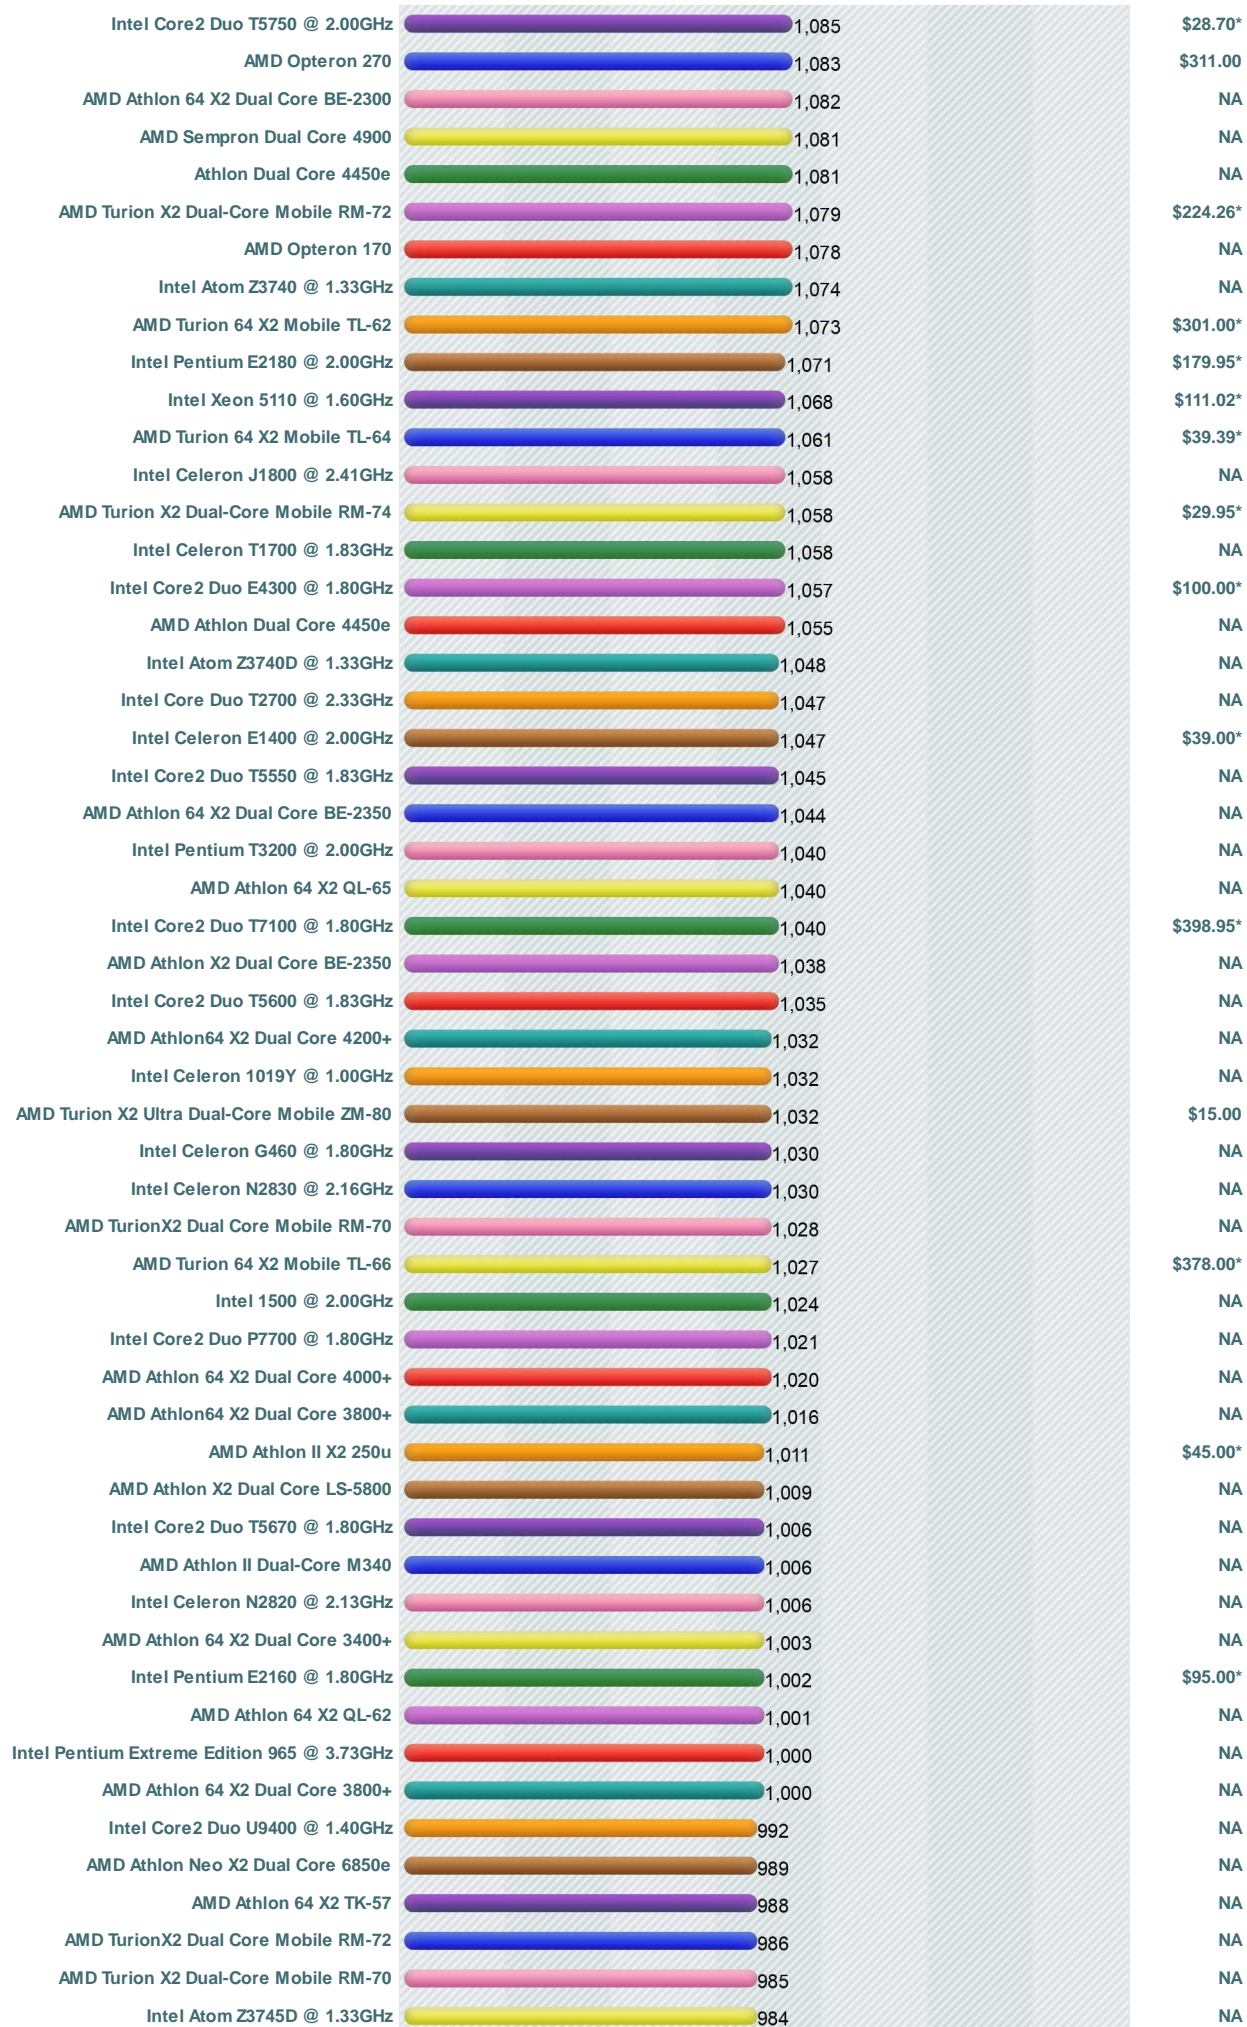

CPU Benchmarks

Over 600,000 CPUs Benchmarked

---Select A Page ---

How does your CPU compare?
Add your CPU to our benchmark chart with **PerformanceTest V8!**

Low Mid Range CPU's

This chart comparing mid range CPUs is updated daily, and made up of thousands of **PerformanceTest** benchmark results. Mid range CPUs are typically found in computers that are a few years old. Intel CPUs in this chart include the slower Intel Core2 Duo CPUs, Intel Celerons and Intel Pentiums. AMD CPUs typically in this chart include AMD Mobile chips, AMD Turions, AMD Opteron Dual Core CPUs, AMD Semprons and AMD Athlons.

CPU Mark | Price Performance

(Click to select desired chart)

PassMark - CPU Mark Low Mid Range CPUs - Updated 4th of November 2014

CPU Model	PassMark Score	Price (USD)
Intel Core2 Duo E7300 @ 2.66GHz	1,727	NA
AMD A4-4020 APU	1,724	\$49.31
Intel Celeron N2930 @ 1.83GHz	1,723	NA
Intel Core2 Duo E8135 @ 2.66GHz	1,722	NA
AMD A4-3420 APU	1,720	NA
Intel Core2 Duo E6700 @ 2.66GHz	1,718	\$289.99*
Intel Core i7 U 640 @ 1.20GHz	1,718	NA
Intel Pentium B950 @ 2.10GHz	1,717	NA
Intel Celeron 1000M @ 1.80GHz	1,715	NA
Intel Core i3-2367M @ 1.40GHz	1,714	NA
AMD Phenom II N620 Dual-Core	1,713	\$40.00
AMD A4-4300M APU	1,709	NA
AMD Phenom 8600 Triple-Core	1,703	\$52.99*
Intel Pentium E6300 @ 2.80GHz	1,701	\$90.00*
AMD Athlon II X2 245	1,700	\$48.13*
AMD Athlon X2 250	1,700	NA
AMD Phenom 8400 Triple-Core	1,697	NA
AMD Phenom X2 Dual-Core GE-4060	1,697	NA
Intel Core i3-2365M @ 1.40GHz	1,695	NA
Intel Core2 Duo P8800 @ 2.66GHz	1,695	\$309.99*
Intel Core2 Duo P9400 @ 2.40GHz	1,694	NA
Intel Pentium N3510 @ 1.99GHz	1,690	NA
Intel Core2 Duo T9300 @ 2.50GHz	1,690	\$249.95*
AMD Turion II N550 Dual-Core	1,689	NA
Intel Core2 Duo X7360 @ 2.53GHz	1,687	NA
Intel Pentium 3556U @ 1.70GHz	1,685	NA
AMD Sempron 3850 APU with Radeon R3	1,684	\$38.99
AMD Phenom II N640 Dual-Core	1,680	NA
AMD Opteron 2220	1,677	\$15.00*