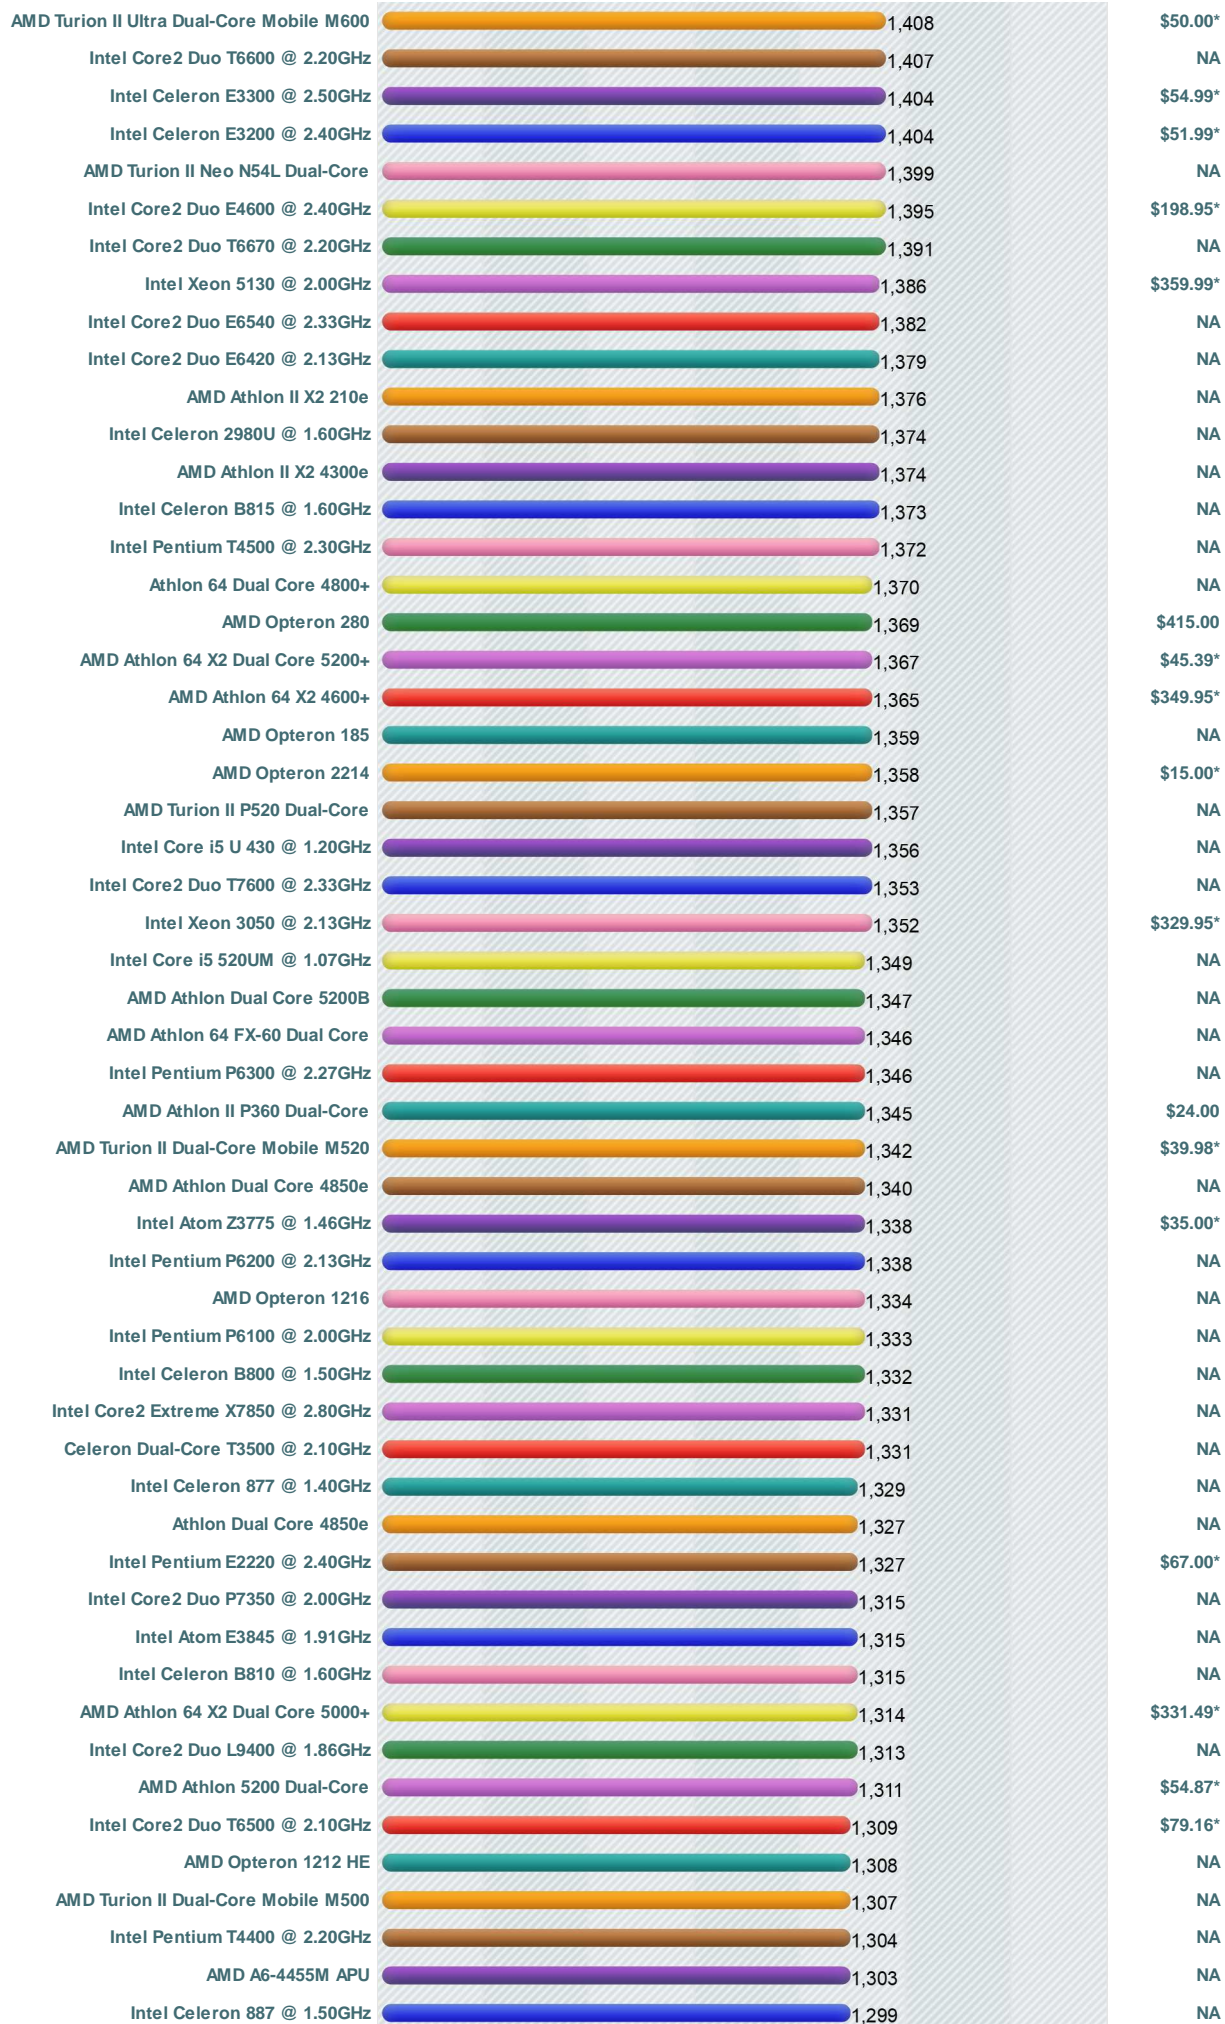

CPU Benchmarks

Over 600,000 CPUs Benchmarked

---Select A Page ---

How does your CPU compare?
Add your CPU to our benchmark chart with **PerformanceTest V8!**

Low Mid Range CPU's

This chart comparing mid range CPUs is updated daily, and made up of thousands of **PerformanceTest** benchmark results. Mid range CPUs are typically found in computers that are a few years old. Intel CPUs in this chart include the slower Intel Core2 Duo CPUs, Intel Celerons and Intel Pentiums. AMD CPUs typically in this chart include AMD Mobile chips, AMD Turions, AMD Opteron Dual Core CPUs, AMD Semprons and AMD Athlons.

CPU Mark | Price Performance

(Click to select desired chart)

PassMark - CPU Mark Low Mid Range CPUs - Updated 4th of November 2014

CPU Model	PassMark Score	Price (USD)
Intel Core2 Duo E7300 @ 2.66GHz	1,727	NA
AMD A4-4020 APU	1,724	\$49.31
Intel Celeron N2930 @ 1.83GHz	1,723	NA
Intel Core2 Duo E8135 @ 2.66GHz	1,722	NA
AMD A4-3420 APU	1,720	NA
Intel Core2 Duo E6700 @ 2.66GHz	1,718	\$289.99*
Intel Core i7 U 640 @ 1.20GHz	1,718	NA
Intel Pentium B950 @ 2.10GHz	1,717	NA
Intel Celeron 1000M @ 1.80GHz	1,715	NA
Intel Core i3-2367M @ 1.40GHz	1,714	NA
AMD Phenom II N620 Dual-Core	1,713	\$40.00
AMD A4-4300M APU	1,709	NA
AMD Phenom 8600 Triple-Core	1,703	\$52.99*
Intel Pentium E6300 @ 2.80GHz	1,701	\$90.00*
AMD Athlon II X2 245	1,700	\$48.13*
AMD Athlon X2 250	1,700	NA
AMD Phenom 8400 Triple-Core	1,697	NA
AMD Phenom X2 Dual-Core GE-4060	1,697	NA
Intel Core i3-2365M @ 1.40GHz	1,695	NA
Intel Core2 Duo P8800 @ 2.66GHz	1,695	\$309.99*
Intel Core2 Duo P9400 @ 2.40GHz	1,694	NA
Intel Pentium N3510 @ 1.99GHz	1,690	NA
Intel Core2 Duo T9300 @ 2.50GHz	1,690	\$249.95*
AMD Turion II N550 Dual-Core	1,689	NA
Intel Core2 Duo X7360 @ 2.53GHz	1,687	NA
Intel Pentium 3556U @ 1.70GHz	1,685	NA
AMD Sempron 3850 APU with Radeon R3	1,684	\$38.99
AMD Phenom II N640 Dual-Core	1,680	NA
AMD Opteron 2220	1,677	\$15.00*