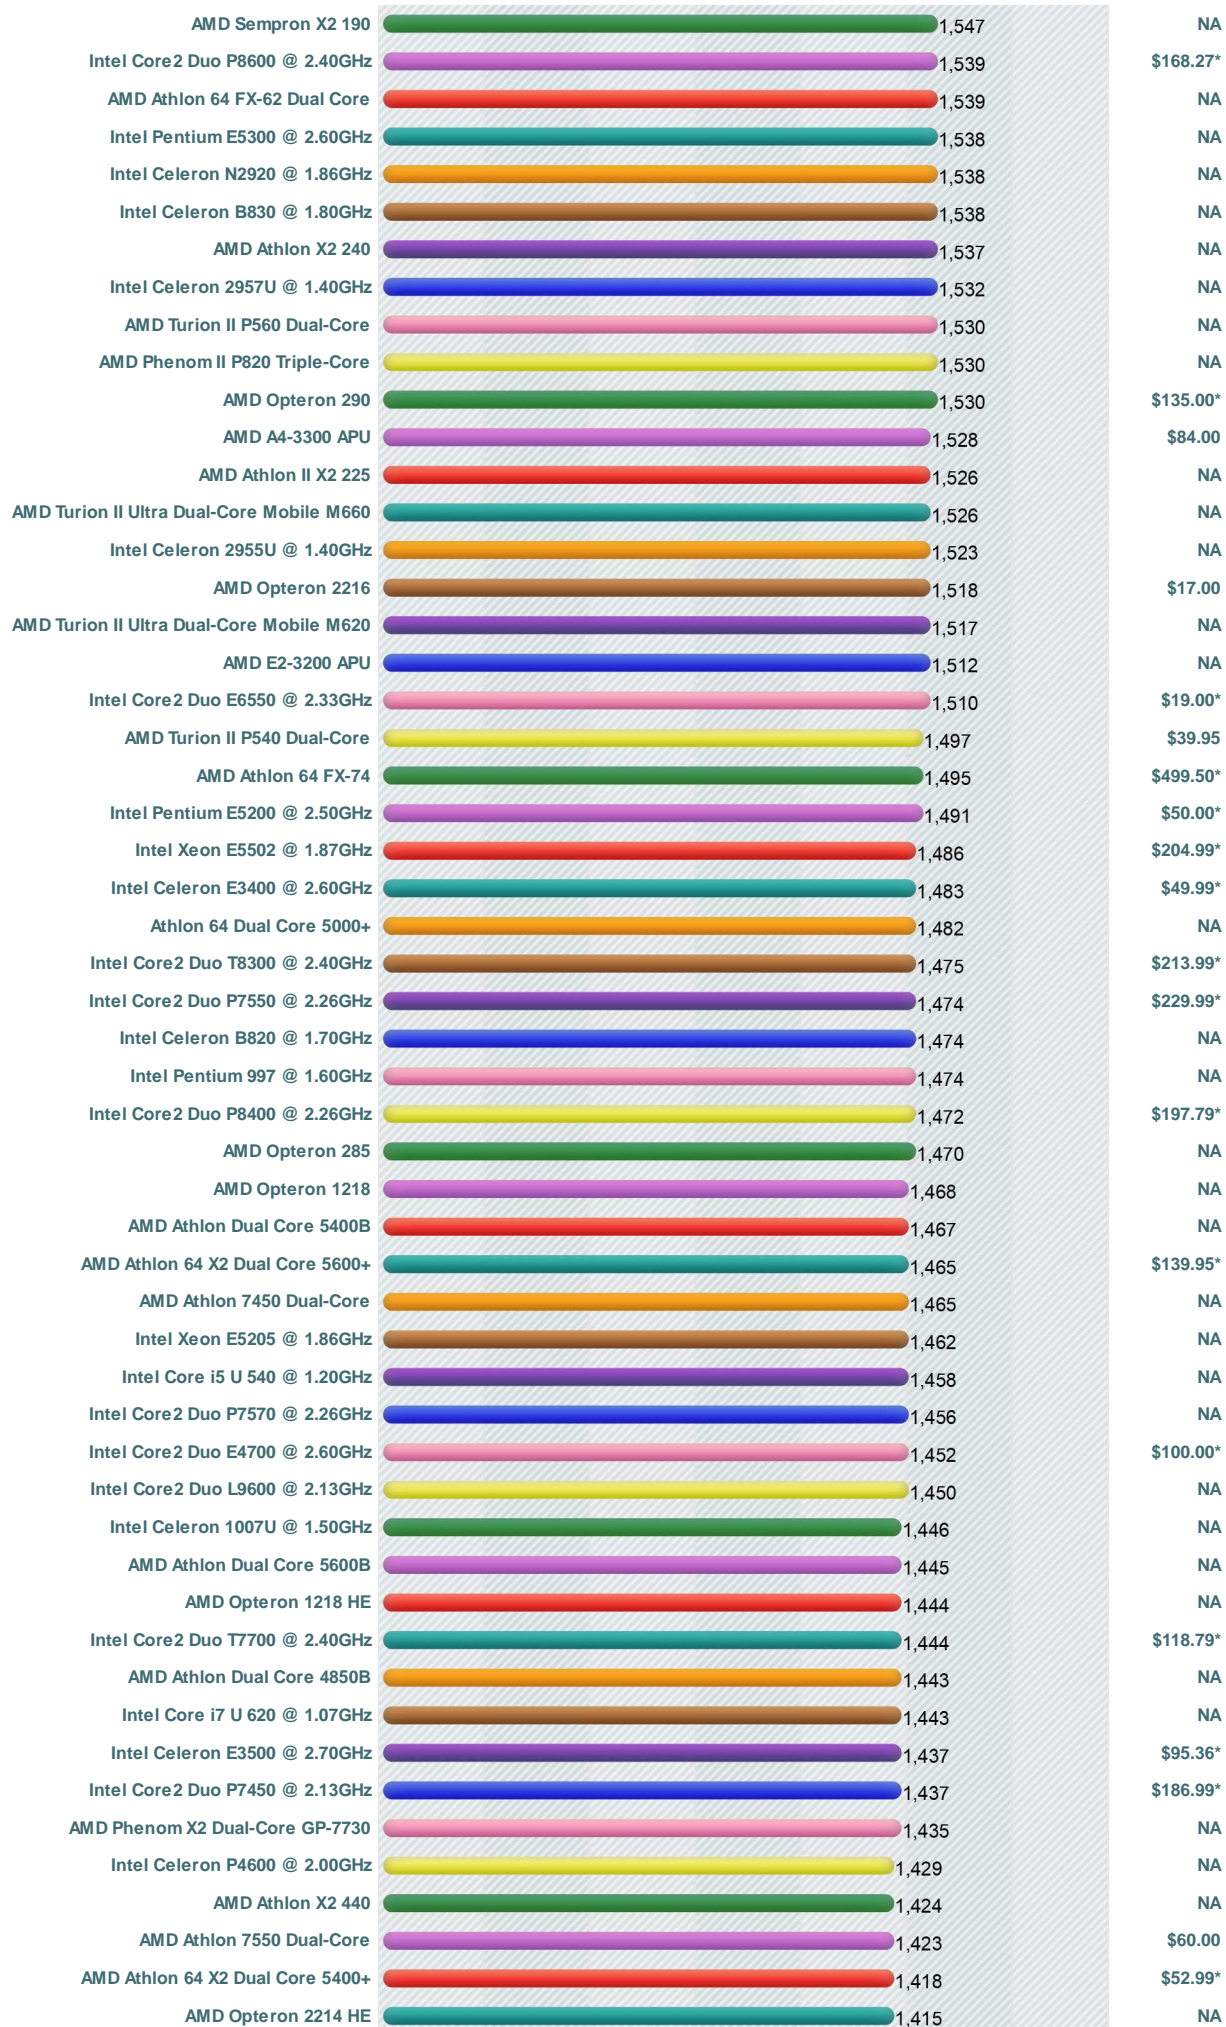

CPU Benchmarks

Over 600,000 CPUs Benchmarked

---Select A Page ---

How does your CPU compare?
Add your CPU to our benchmark chart with **PerformanceTest V8!**

Low Mid Range CPU's

This chart comparing mid range CPUs is updated daily, and made up of thousands of **PerformanceTest** benchmark results. Mid range CPUs are typically found in computers that are a few years old. Intel CPUs in this chart include the slower Intel Core2 Duo CPUs, Intel Celerons and Intel Pentiums. AMD CPUs typically in this chart include AMD Mobile chips, AMD Turions, AMD Opteron Dual Core CPUs, AMD Semprons and AMD Athlons.

CPU Mark | Price Performance

(Click to select desired chart)

PassMark - CPU Mark Low Mid Range CPUs - Updated 4th of November 2014

CPU Model	PassMark Score	Price (USD)
Intel Core2 Duo E7300 @ 2.66GHz	1,727	NA
AMD A4-4020 APU	1,724	\$49.31
Intel Celeron N2930 @ 1.83GHz	1,723	NA
Intel Core2 Duo E8135 @ 2.66GHz	1,722	NA
AMD A4-3420 APU	1,720	NA
Intel Core2 Duo E6700 @ 2.66GHz	1,718	\$289.99*
Intel Core i7 U 640 @ 1.20GHz	1,718	NA
Intel Pentium B950 @ 2.10GHz	1,717	NA
Intel Celeron 1000M @ 1.80GHz	1,715	NA
Intel Core i3-2367M @ 1.40GHz	1,714	NA
AMD Phenom II N620 Dual-Core	1,713	\$40.00
AMD A4-4300M APU	1,709	NA
AMD Phenom 8600 Triple-Core	1,703	\$52.99*
Intel Pentium E6300 @ 2.80GHz	1,701	\$90.00*
AMD Athlon II X2 245	1,700	\$48.13*
AMD Athlon X2 250	1,700	NA
AMD Phenom 8400 Triple-Core	1,697	NA
AMD Phenom X2 Dual-Core GE-4060	1,697	NA
Intel Core i3-2365M @ 1.40GHz	1,695	NA
Intel Core2 Duo P8800 @ 2.66GHz	1,695	\$309.99*
Intel Core2 Duo P9400 @ 2.40GHz	1,694	NA
Intel Pentium N3510 @ 1.99GHz	1,690	NA
Intel Core2 Duo T9300 @ 2.50GHz	1,690	\$249.95*
AMD Turion II N550 Dual-Core	1,689	NA
Intel Core2 Duo X7360 @ 2.53GHz	1,687	NA
Intel Pentium 3556U @ 1.70GHz	1,685	NA
AMD Sempron 3850 APU with Radeon R3	1,684	\$38.99
AMD Phenom II N640 Dual-Core	1,680	NA
AMD Opteron 2220	1,677	\$15.00*