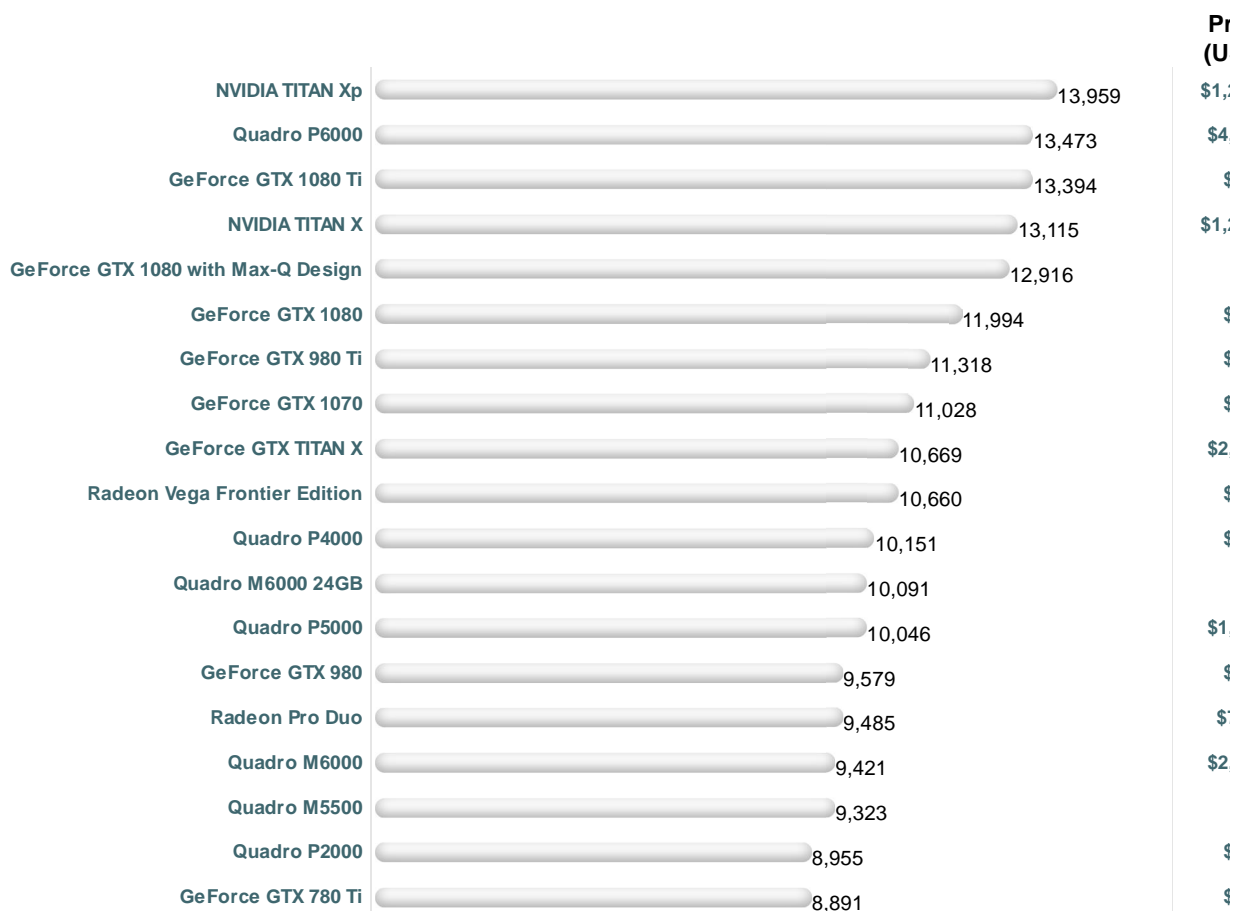

Home » Video Card Benchmarks » High End Video Cards

CPU Benchmarks **Video Card Benchmarks** Hard Drive Benchmarks RAM PC Systems Android iOS / IF

Videocard Benchmarks

Over 800,000 Video Cards

Benchmarked

----Select A Page ----

How does your Video Card compare?

Add your card to our benchmark charts with **PerformanceTest**

High End Video Card Chart

This chart made up of thousands of **PerformanceTest** benchmark results and is updated daily with new graphics card benchmarks. This high end chart contains high performance video cards typically found in premium gaming PCs. Recently introduced ATI video cards (such as the ATI Radeon HD) and nVidia graphics cards (such as the nVidia GTX and nVidia Quadro FX) using the PCI-Express (or PCI-E) standard are common in our high end video card charts.

G3D Mark | Price Performance

(Click to select desired chart)

PassMark - G3D Mark High End Videocards - Updated 25th of July 2017